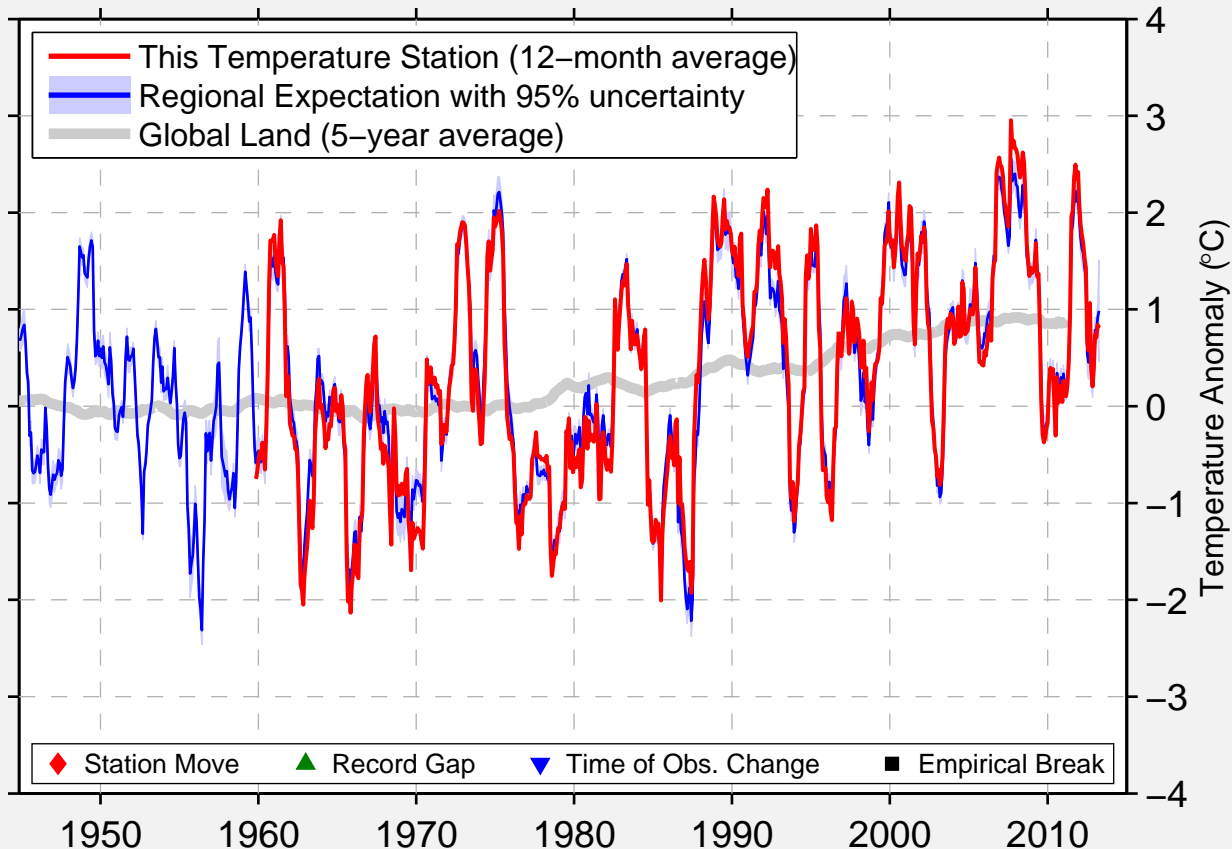

VIHTI MAASOJA

60.417 N, 24.401 E (Finland)

Data Quality Controlled and Aligned at Breakpoints

Berkeley Earth