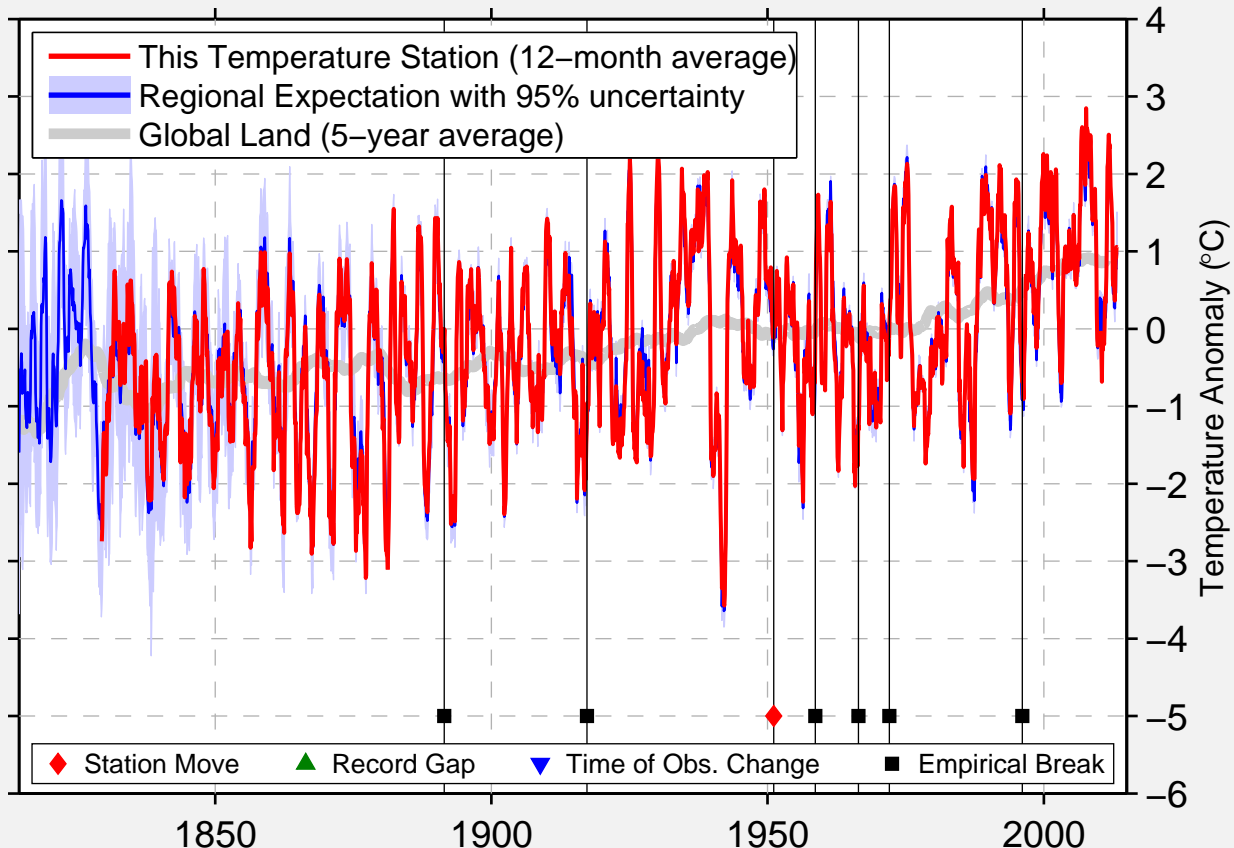

# VANTAA HELSINKI-VANTAA AIRPORT

60.322 N, 24.964 E (Finland)

Data Quality Controlled and Aligned at Breakpoints

Berkeley Earth