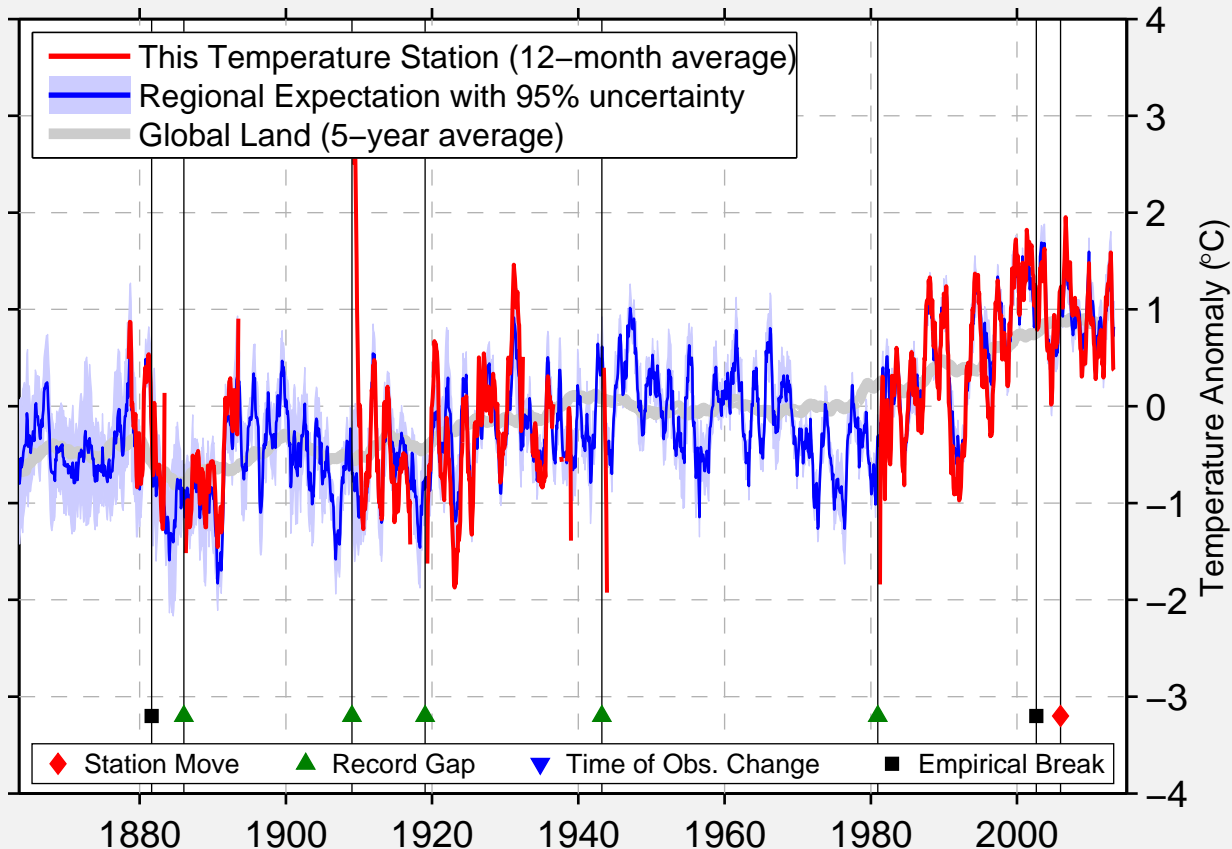

# SETIF

36.192 N, 5.337 E (Algeria)

Data Quality Controlled and Aligned at Breakpoints

Berkeley Earth