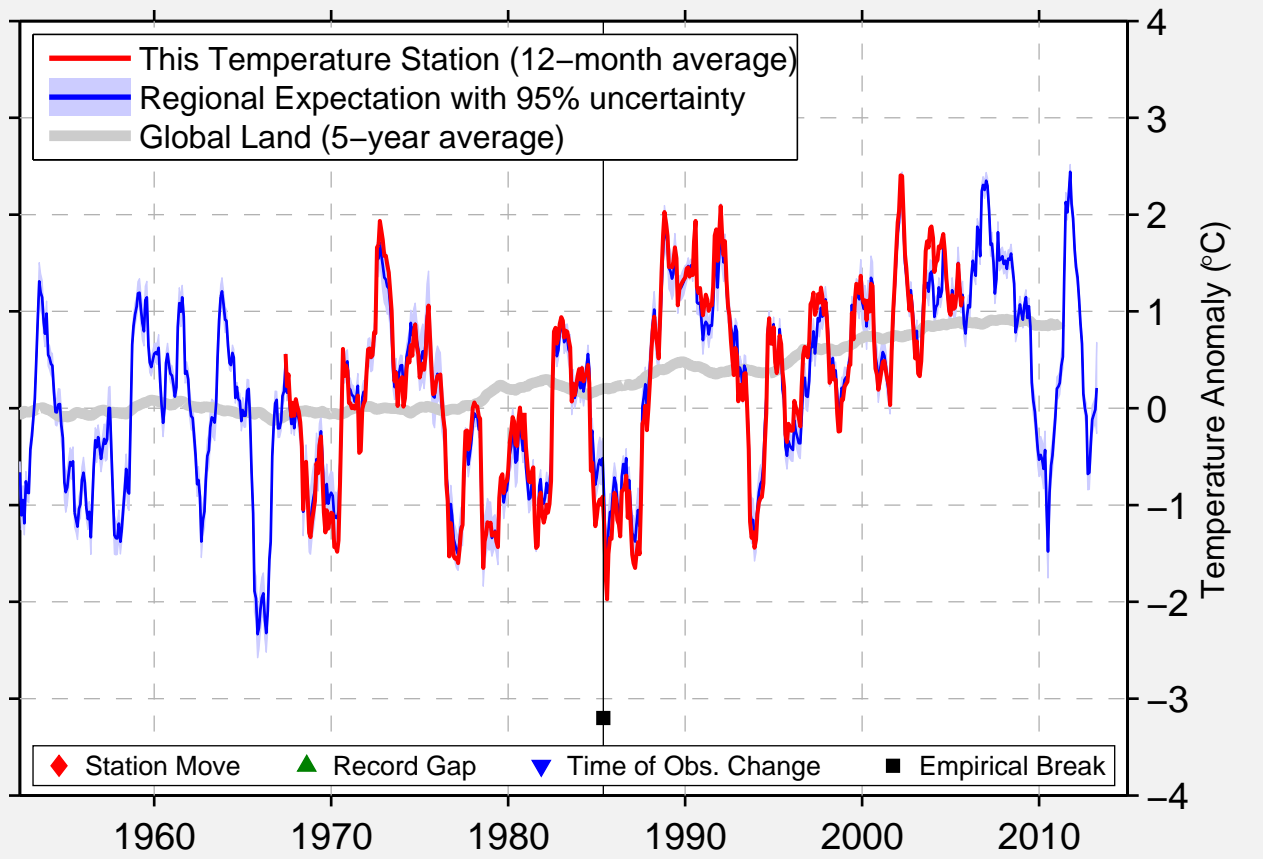

# OVERANG

63.780 N, 13.070 E (Sweden)

Data Quality Controlled and Aligned at Breakpoints

Berkeley Earth