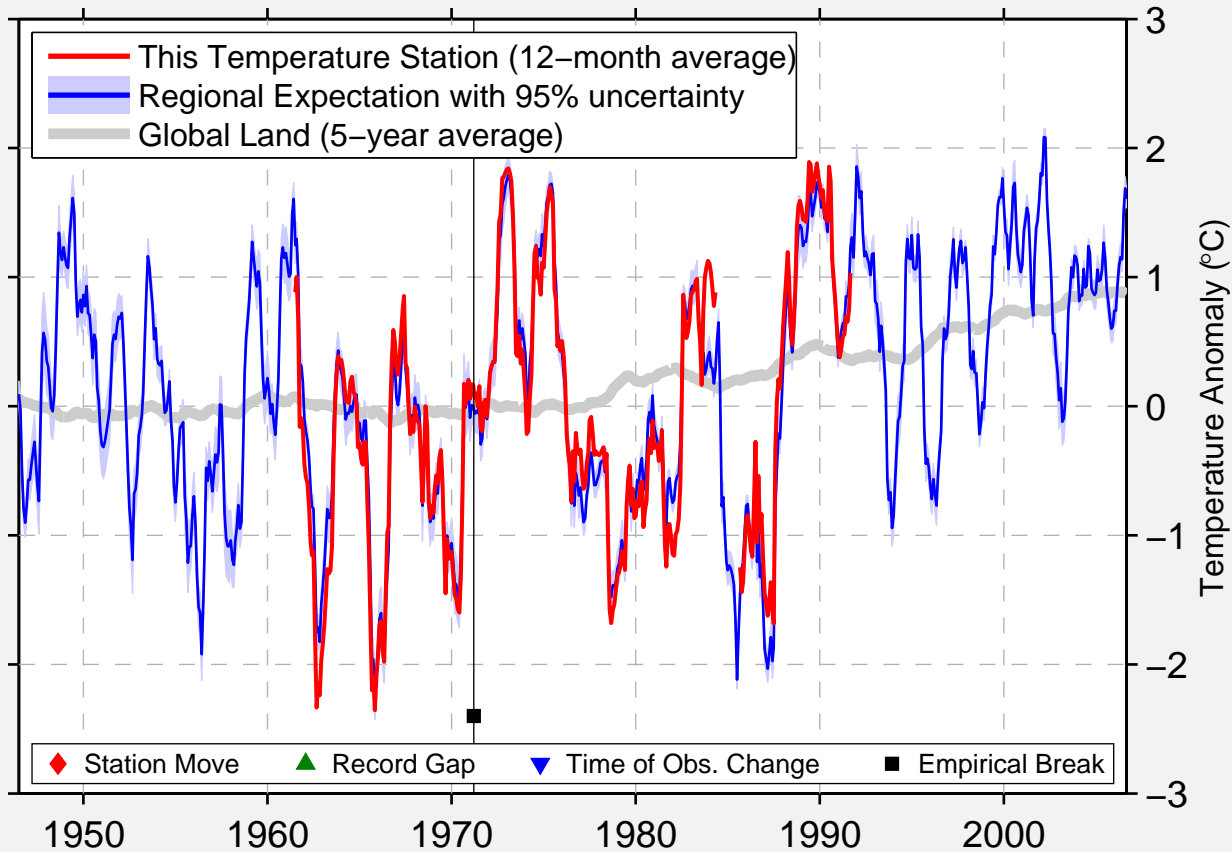

KARSTA

59.660 N, 18.270 E (Sweden)

Data Quality Controlled and Aligned at Breakpoints

Berkeley Earth