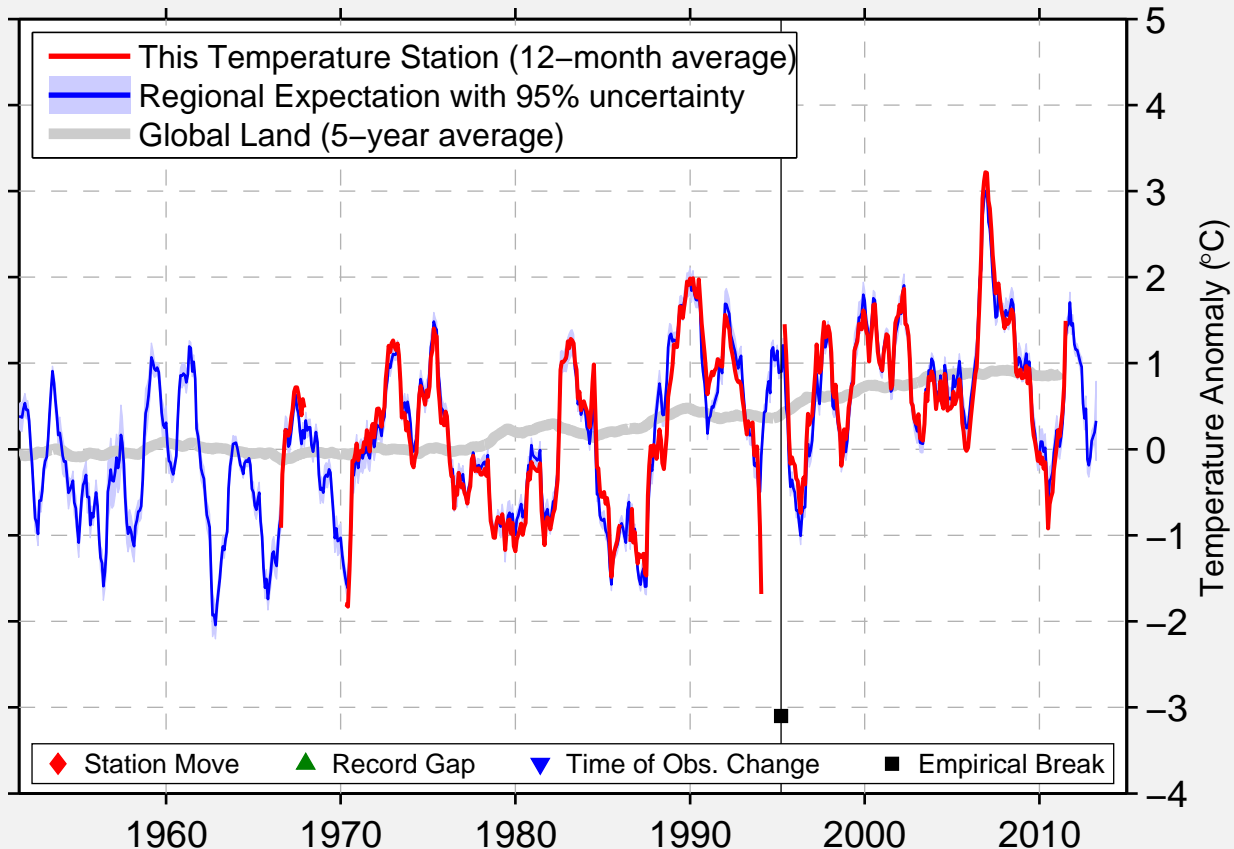

OSKARSHAMN

57.270 N, 16.410 E (Sweden)

◆ Station Move ▲ Record Gap ▼ Time of Obs. Change ■ Empirical Break