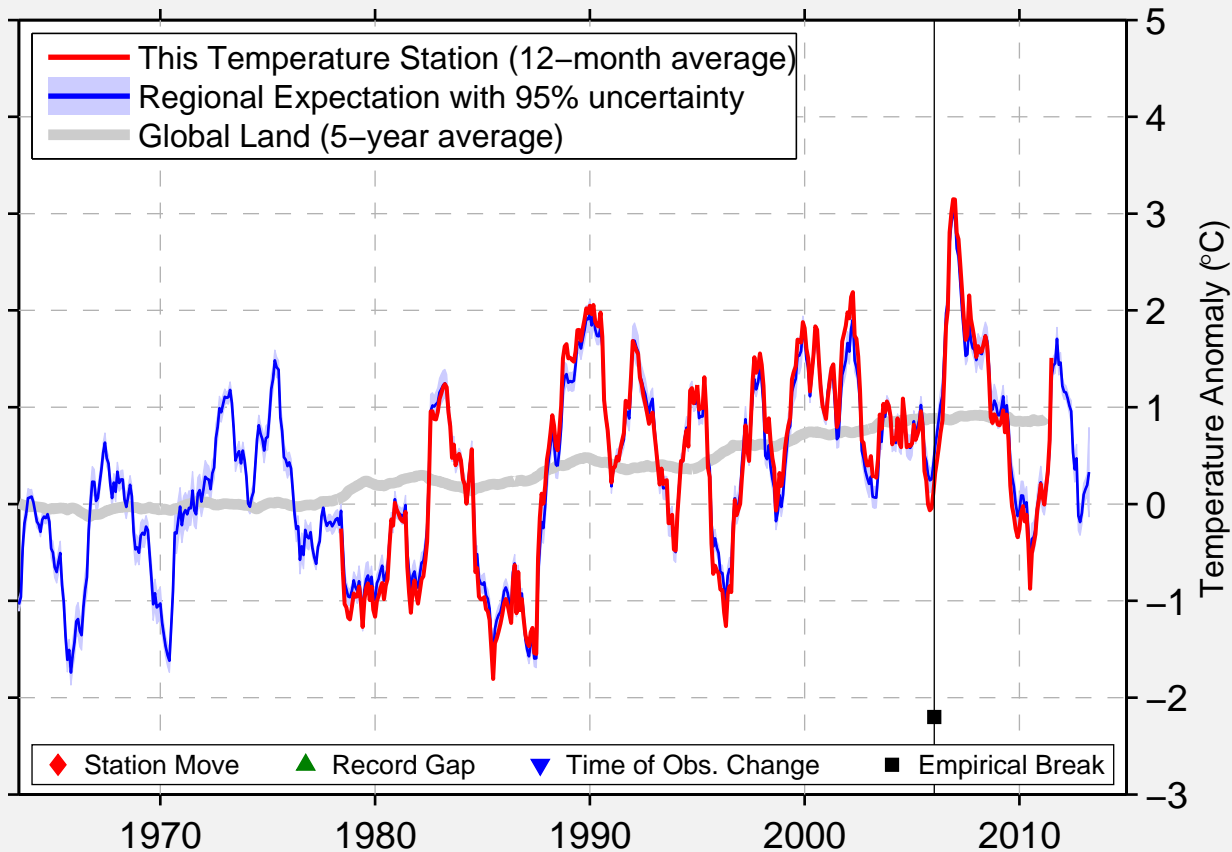

DRAGERYD

57.200 N, 15.970 E (Sweden)

◆ Station Move ▲ Record Gap ▼ Time of Obs. Change ■ Empirical Break