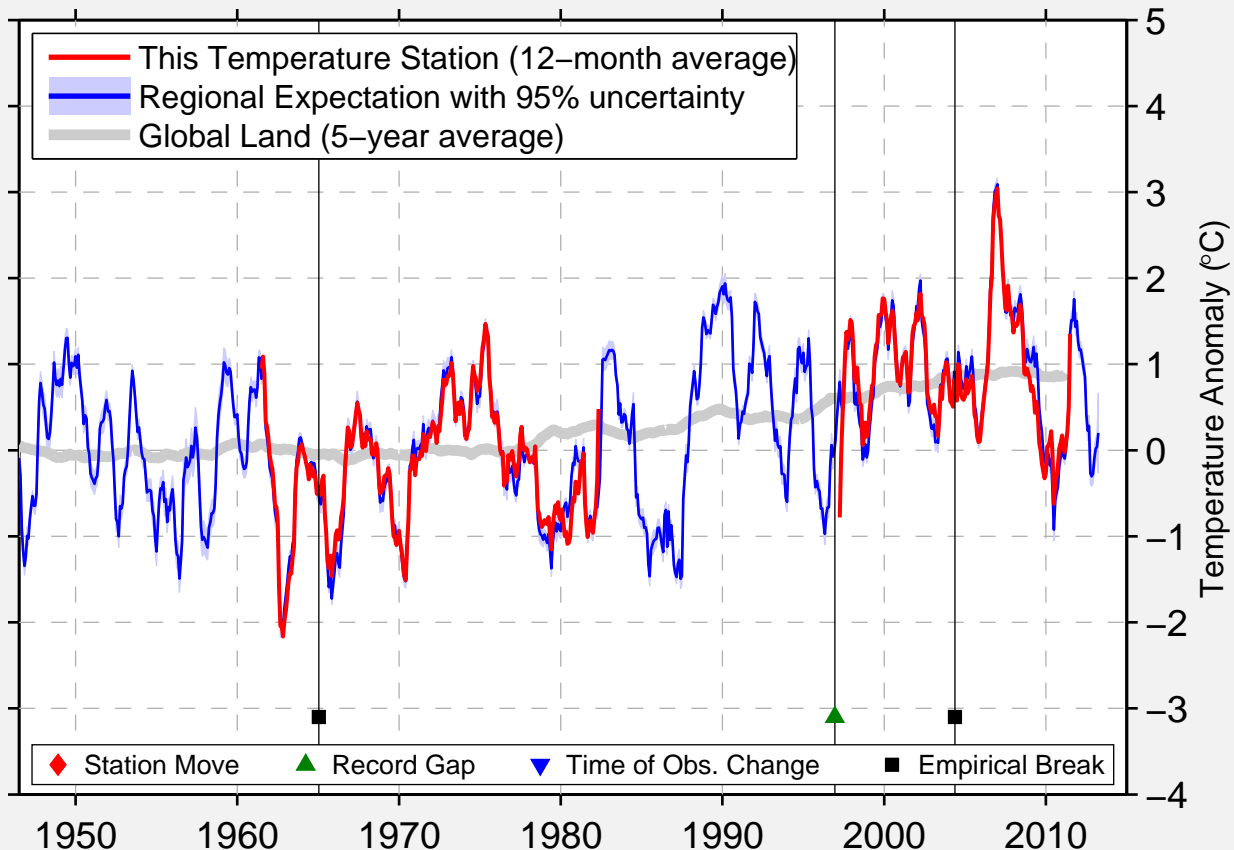

# KRISTIANSTAD

56.330 N, 14.150 E (Sweden)

Data Quality Controlled and Aligned at Breakpoints

Berkeley Earth