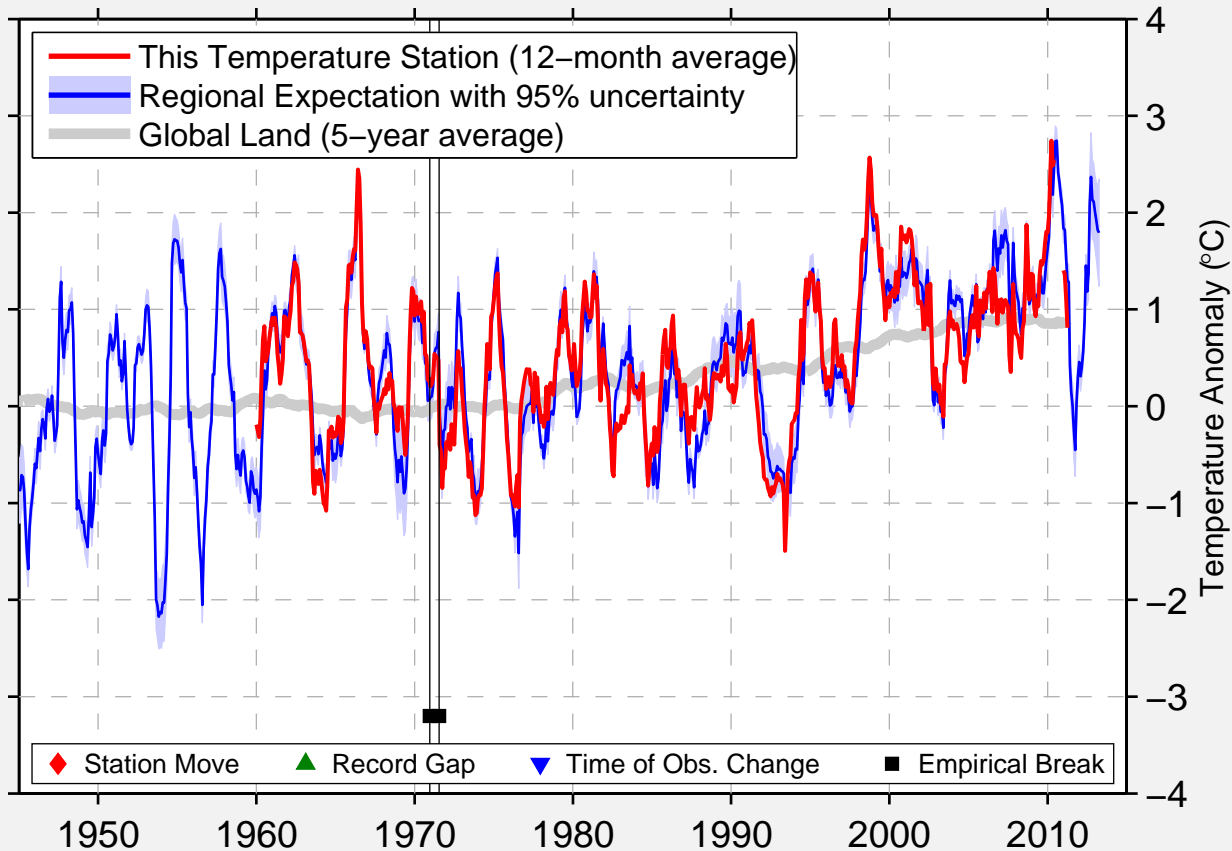

ZELENCHUKSKAJA

43.870 N, 41.570 E (Russia)

Data Quality Controlled and Aligned at Breakpoints

Berkeley Earth