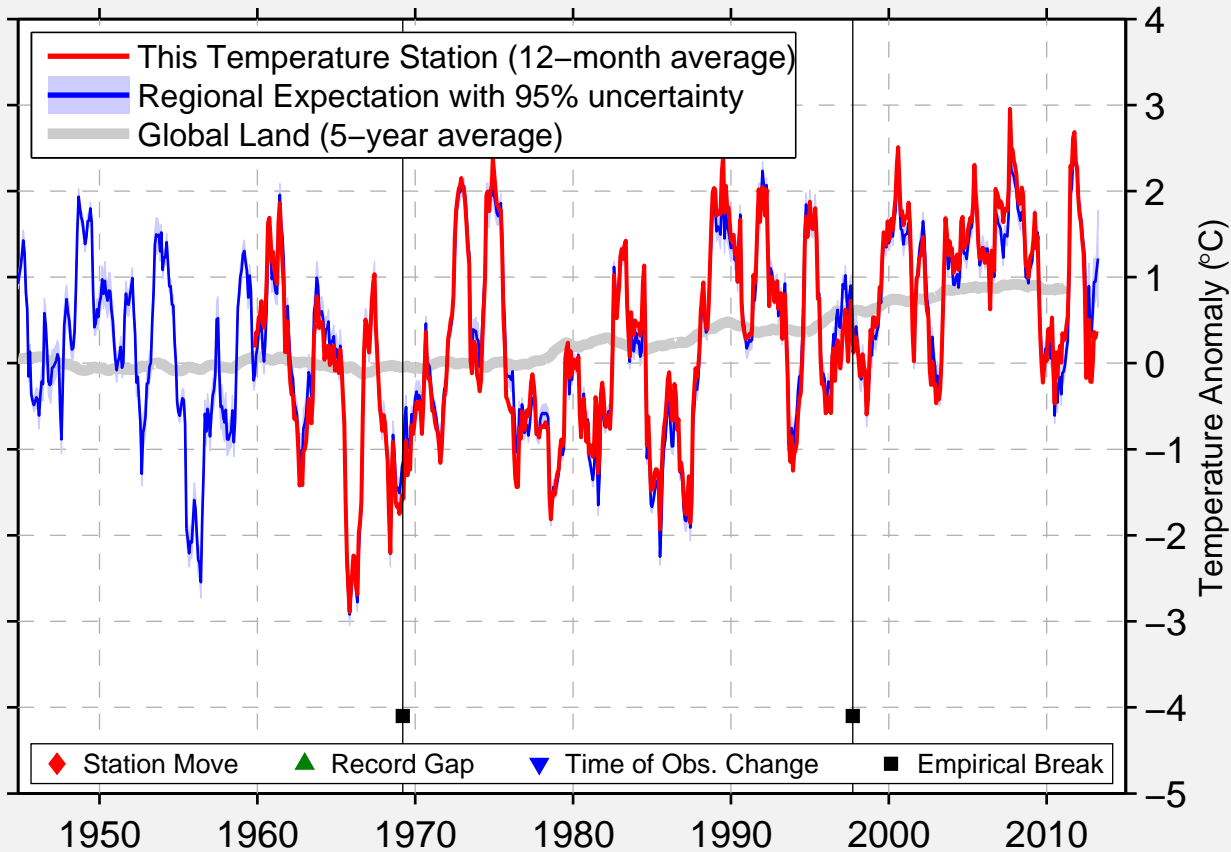

# VAALA PELSO

64.501 N, 26.428 E (Finland)

Data Quality Controlled and Aligned at Breakpoints

Berkeley Earth