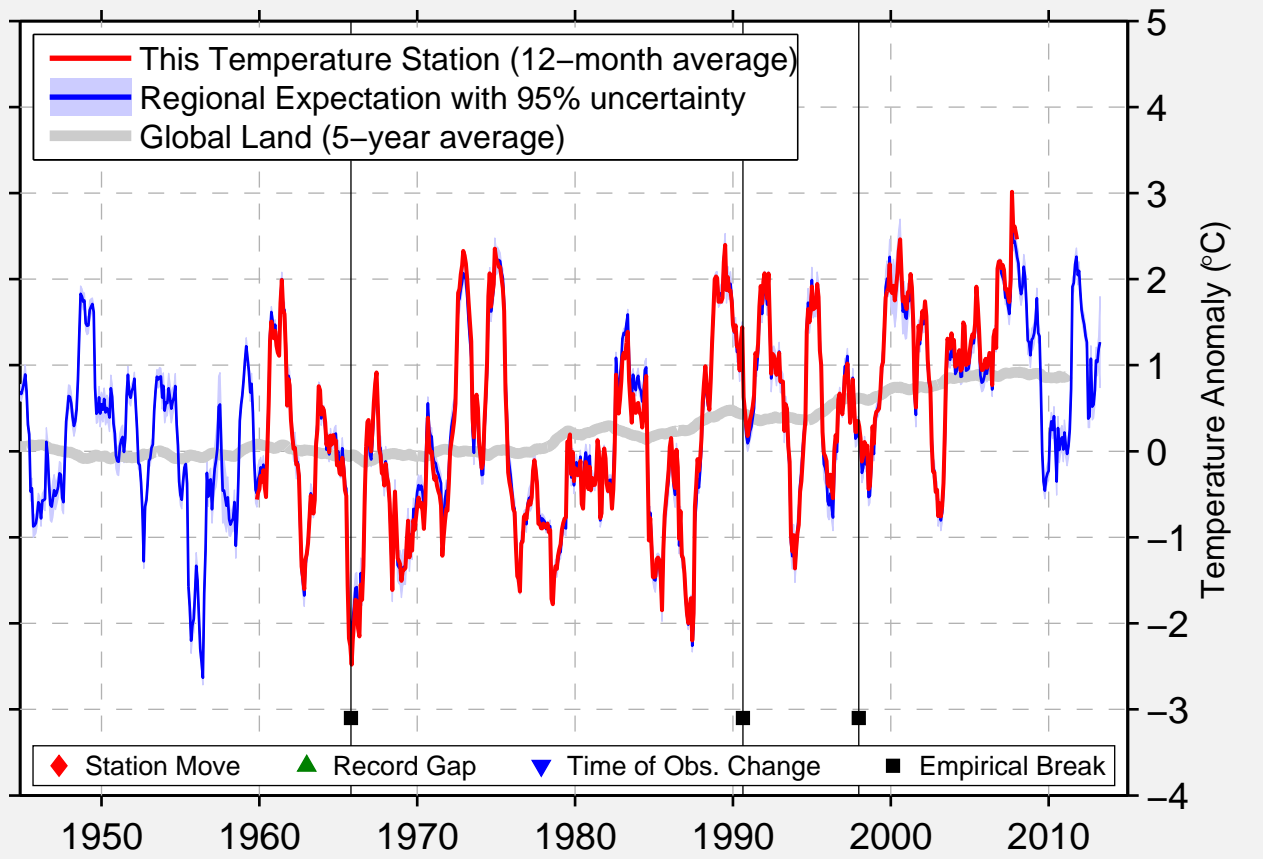

VARKAUS KAPYKANGAS

62.308 N, 27.844 E (Finland)

Data Quality Controlled and Aligned at Breakpoints

Berkeley Earth