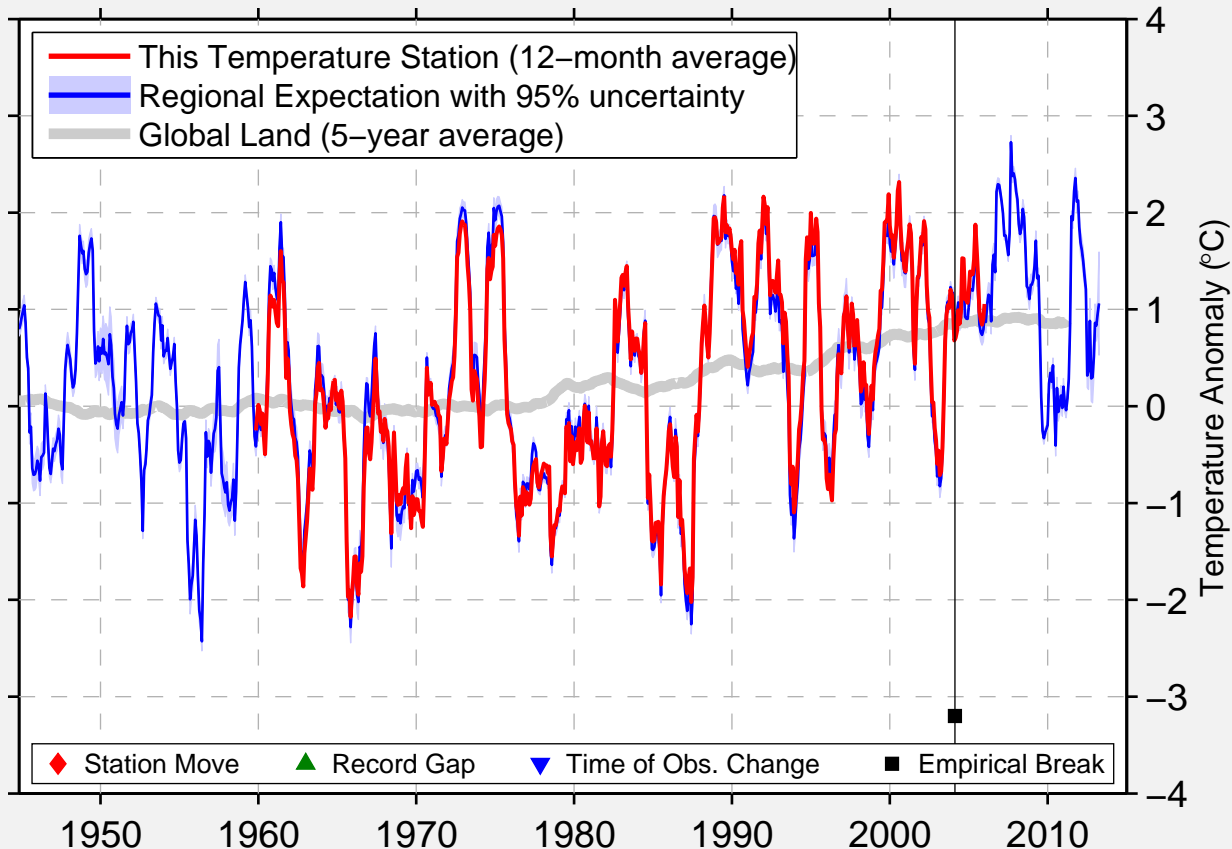

PALKANE MYTTAALA

61.338 N, 24.211 E (Finland)

Data Quality Controlled and Aligned at Breakpoints

Berkeley Earth