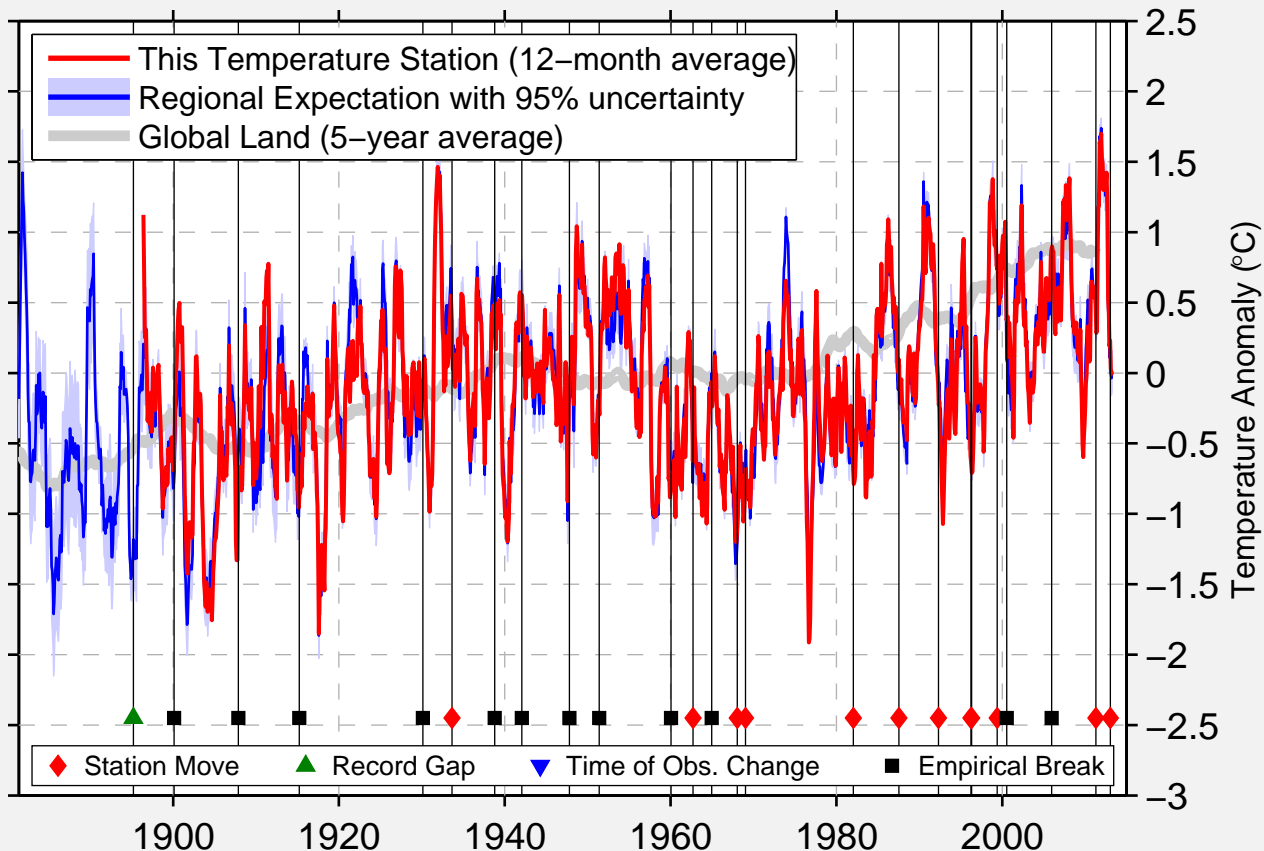

# GREENVILLE/GREENVILLE SPARTANBURG, SC.

34.876 N, 82.279 W (United States)

Data Quality Controlled and Aligned at Breakpoints

Berkeley Earth