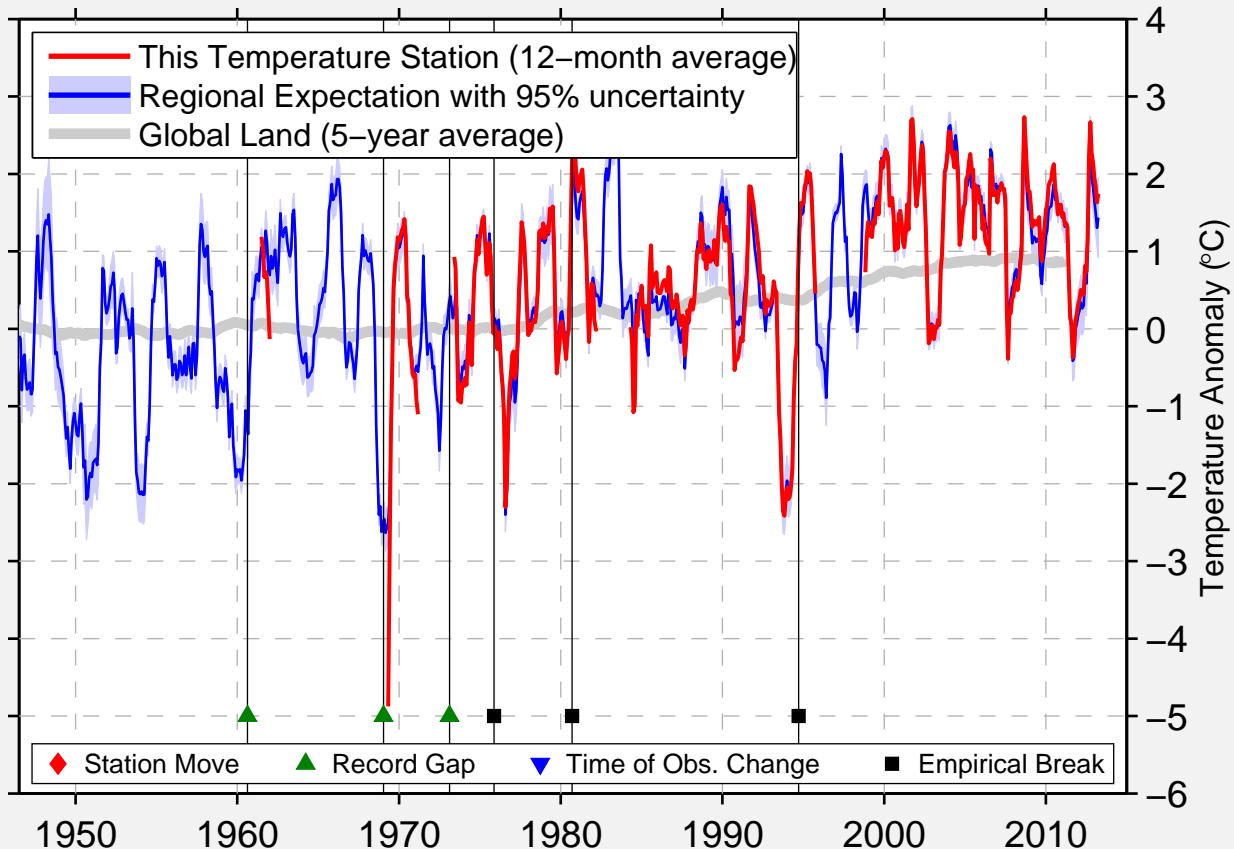

ZHOSALY

45.500 N, 64.083 E (Kazakhstan)

Data Quality Controlled and Aligned at Breakpoints

Berkeley Earth