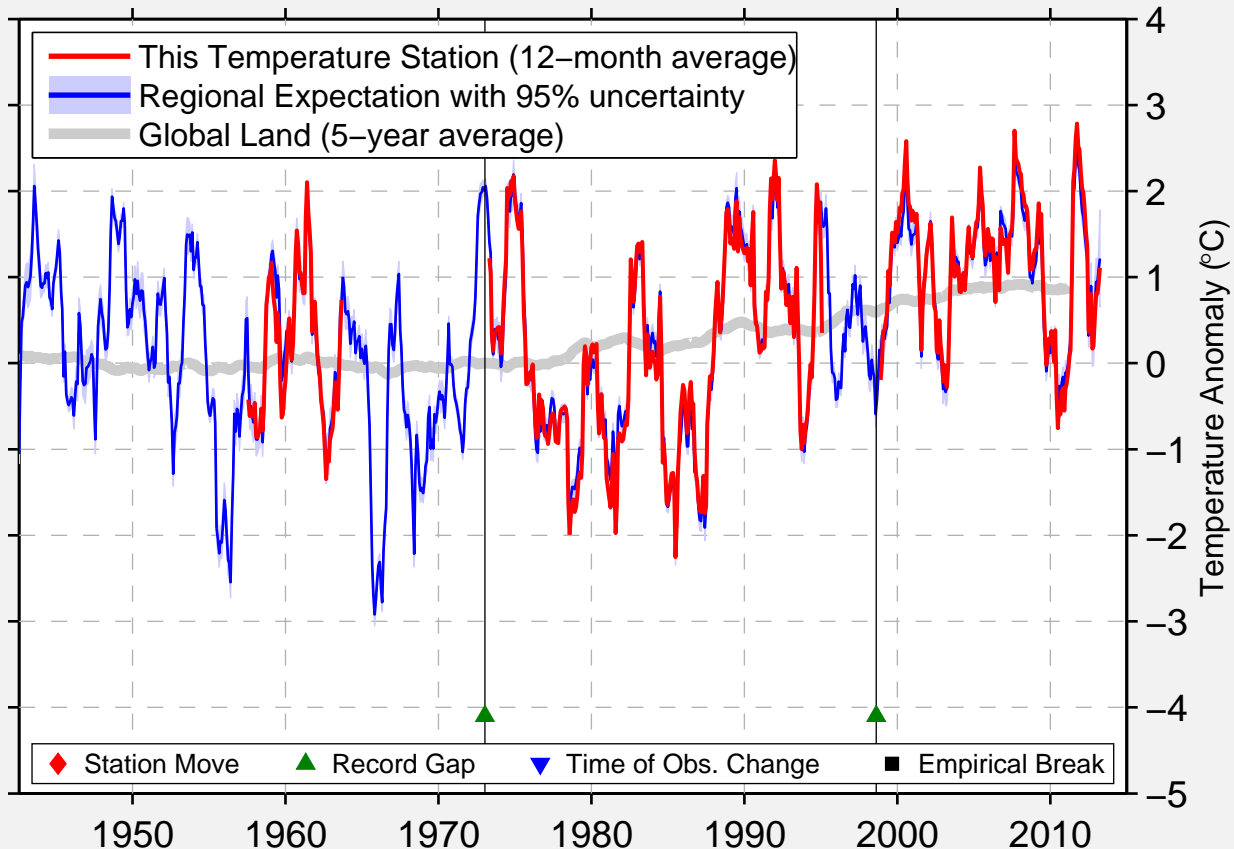

KEMI-TORNIO AIRPORT

65.784 N, 24.579 E (Finland)

Data Quality Controlled and Aligned at Breakpoints

Berkeley Earth