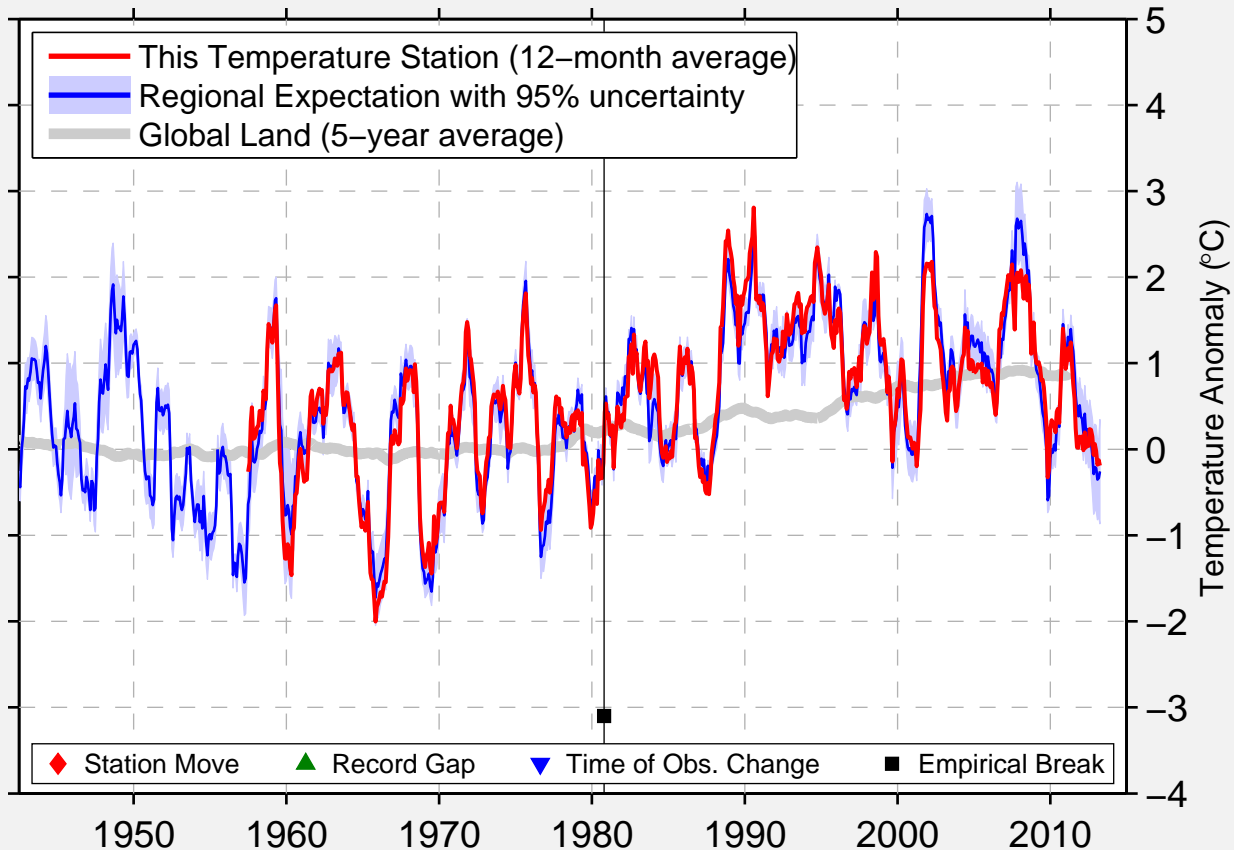

TULIHE

50.468 N, 121.690 E (China)

Data Quality Controlled and Aligned at Breakpoints

Berkeley Earth