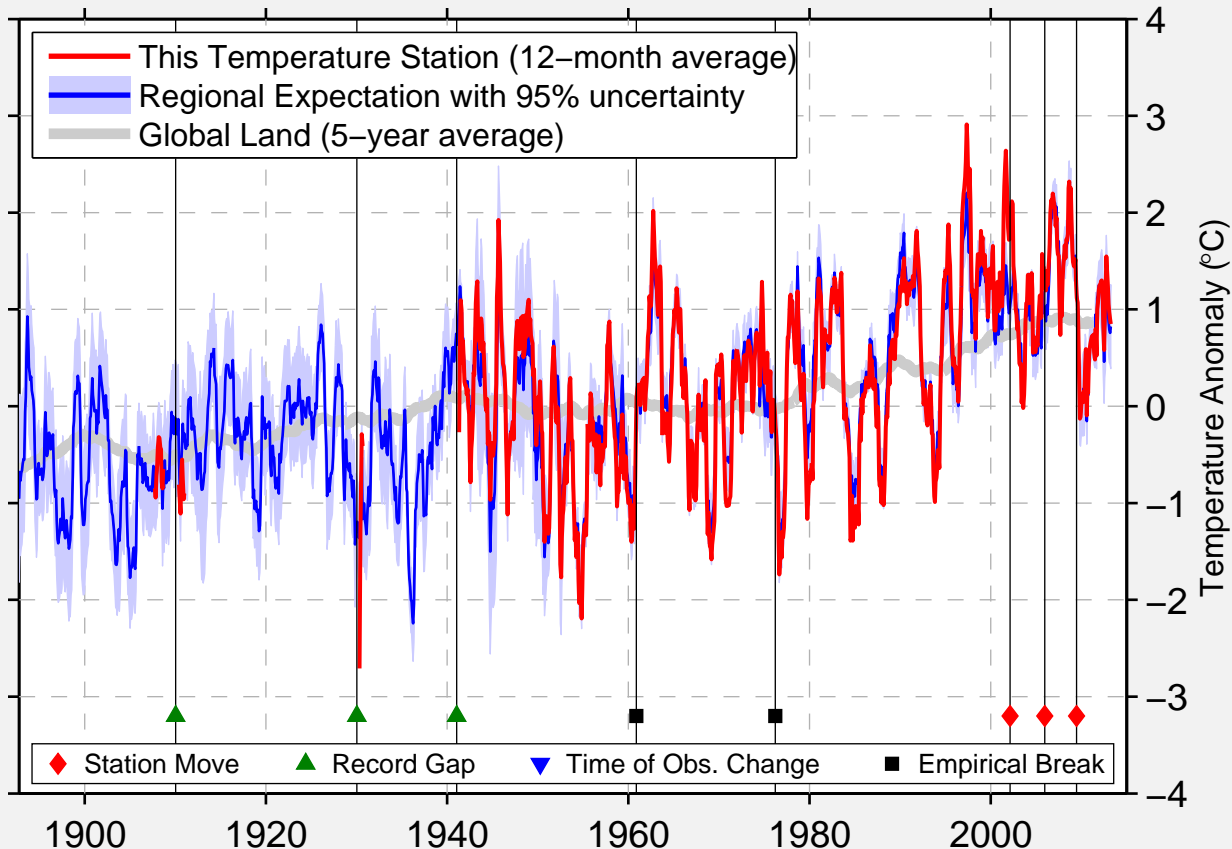

WU LU MU QI

43.635 N, 87.512 E (China)

Data Quality Controlled and Aligned at Breakpoints

Berkeley Earth