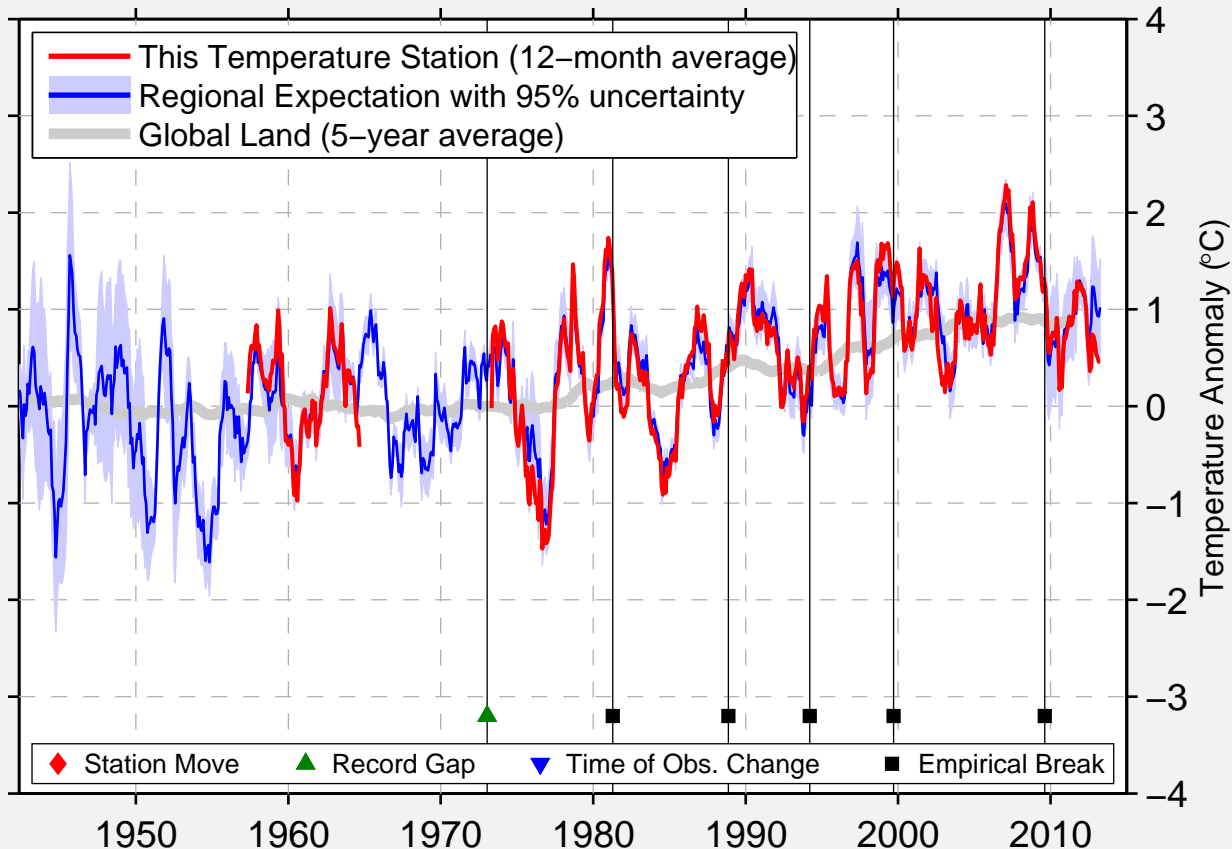

TURPAN

42.933 N, 89.200 E (China)

Data Quality Controlled and Aligned at Breakpoints

Berkeley Earth