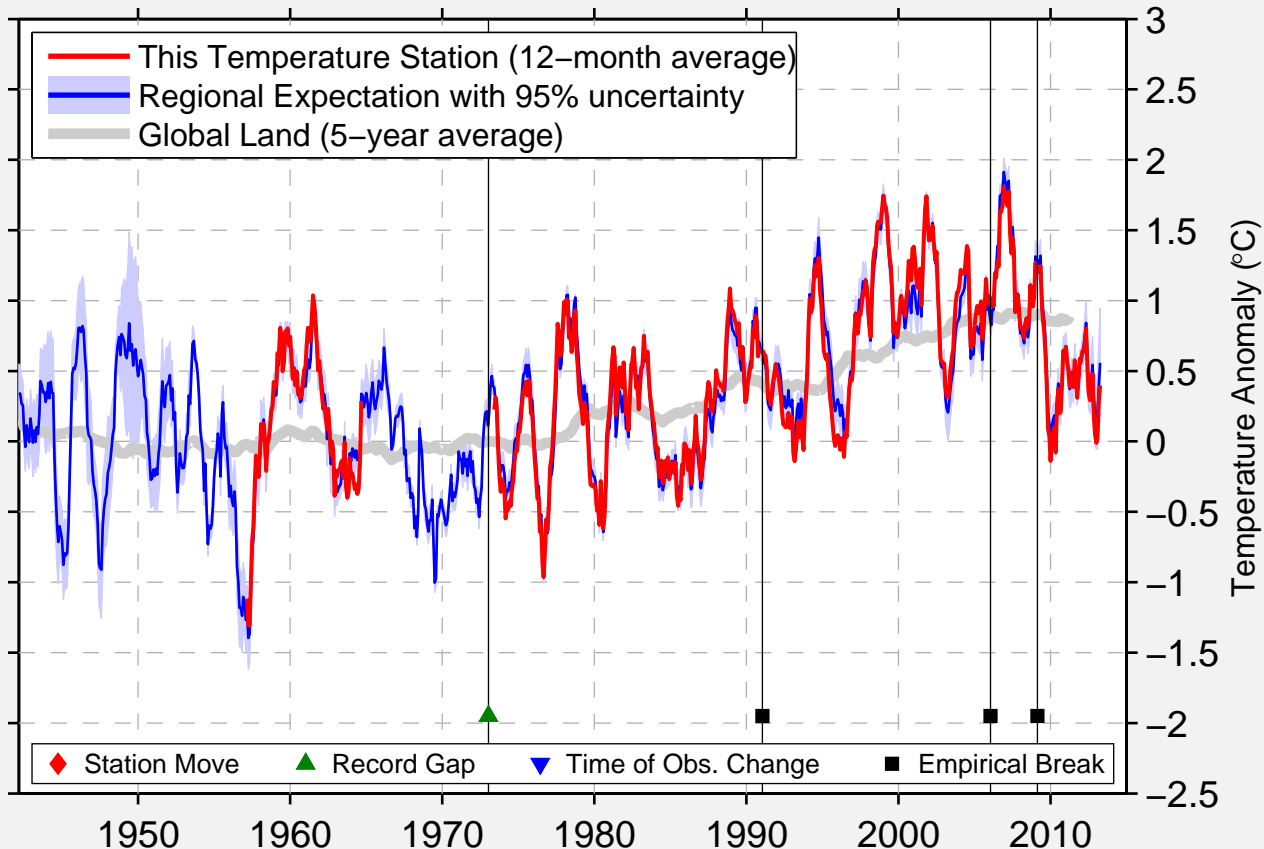

WEIFANG

36.767 N, 119.183 E (China)

Data Quality Controlled and Aligned at Breakpoints

Berkeley Earth