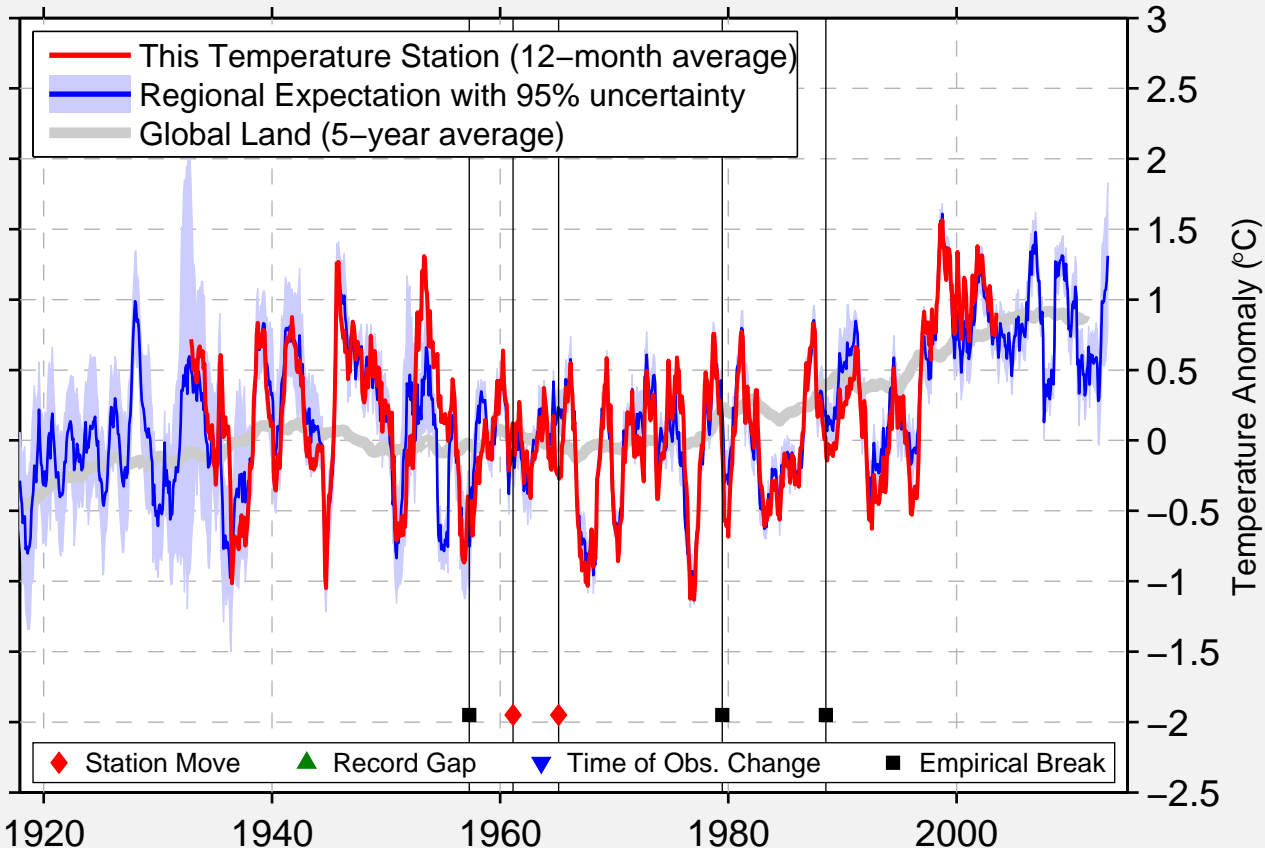

# LANZHOU AIRPORT

36.038 N, 103.704 E (China)

Data Quality Controlled and Aligned at Breakpoints

Berkeley Earth