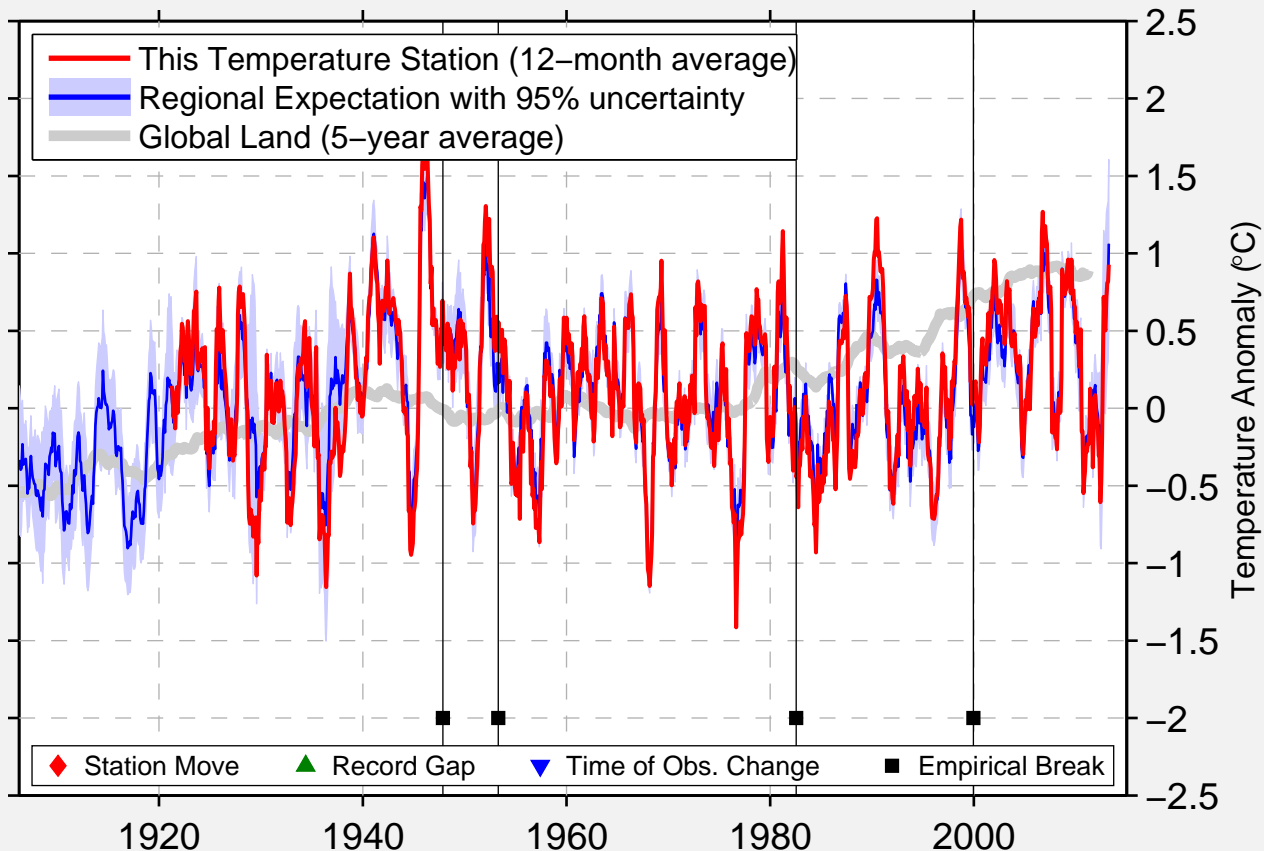

# KUEI YANG/KWEIYANG

26.582 N, 106.724 E (China)

Data Quality Controlled and Aligned at Breakpoints

Berkeley Earth