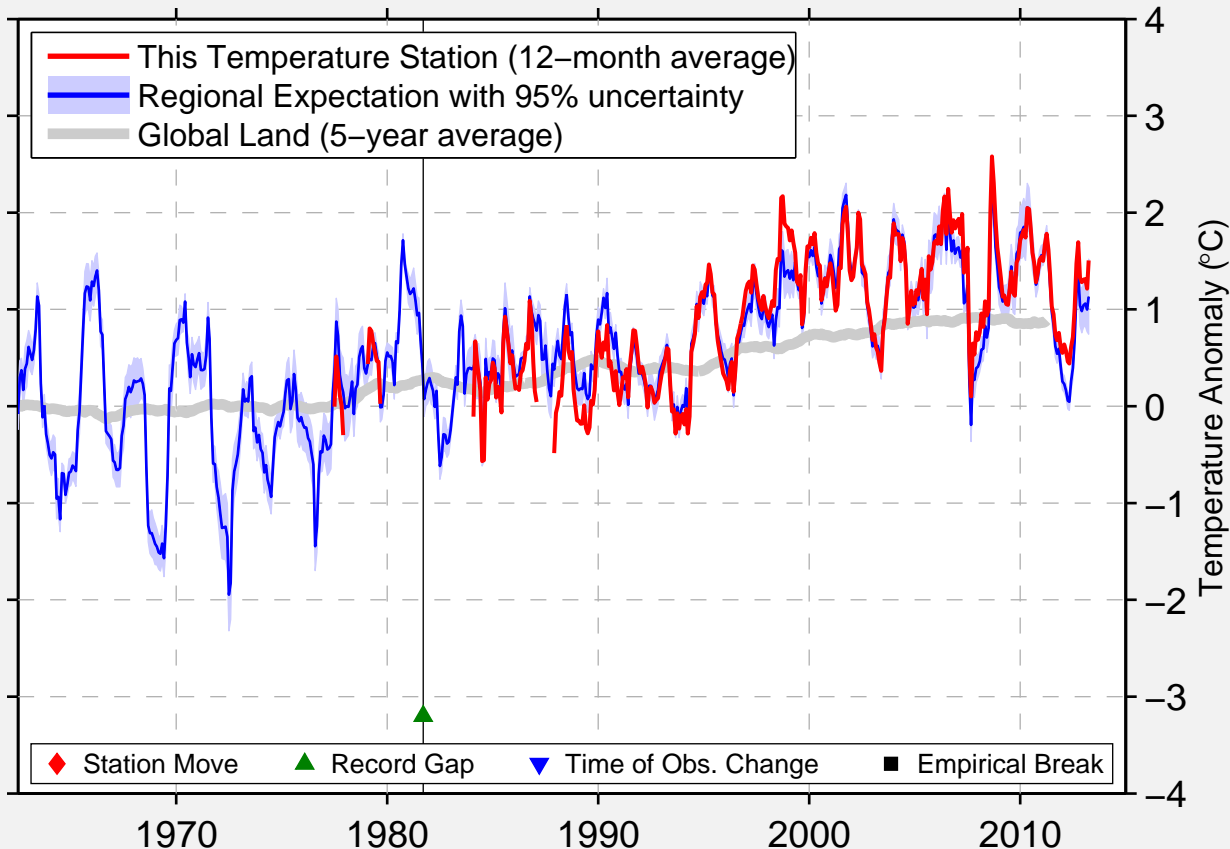

# BYRDALYK

38.467 N, 64.367 E (Turkmenistan)

Data Quality Controlled and Aligned at Breakpoints

Berkeley Earth