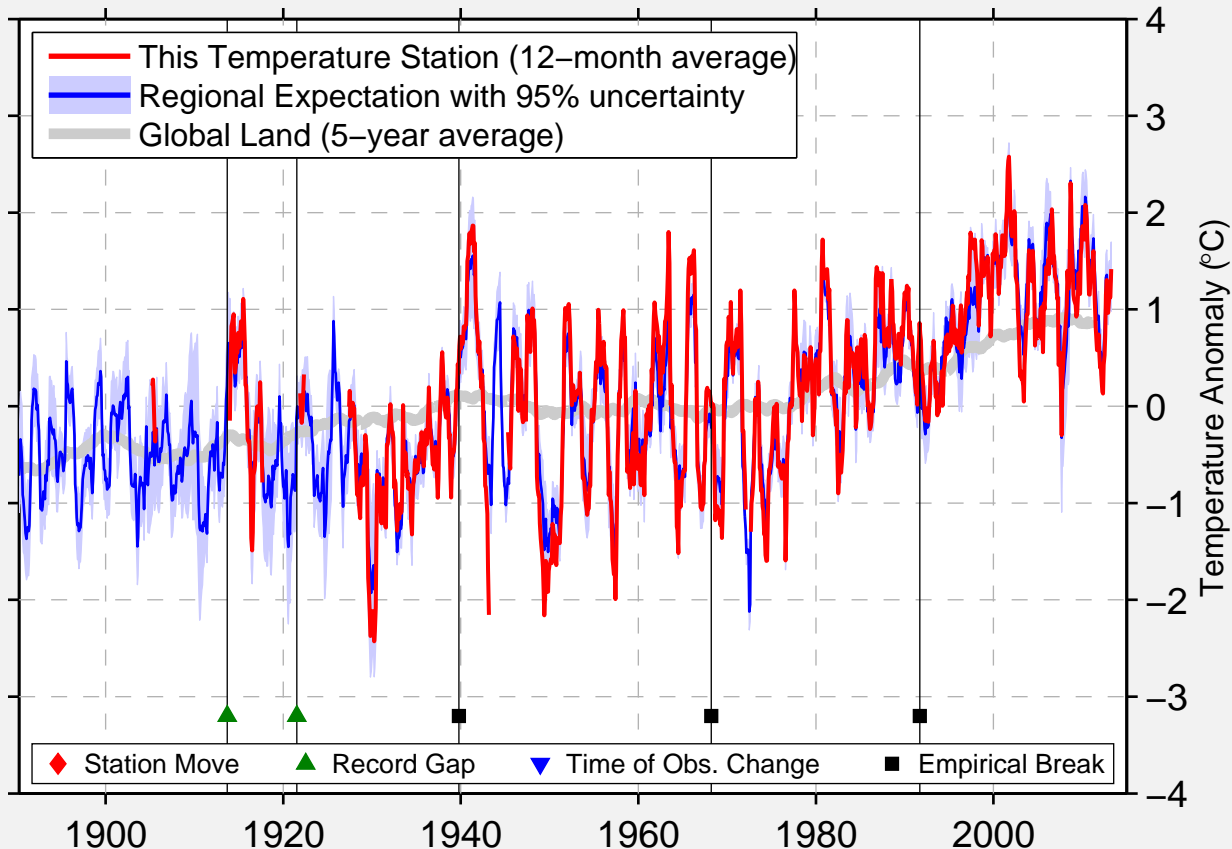

GYSHGY

35.283 N, 62.350 E (Turkmenistan)

Data Quality Controlled and Aligned at Breakpoints

Berkeley Earth