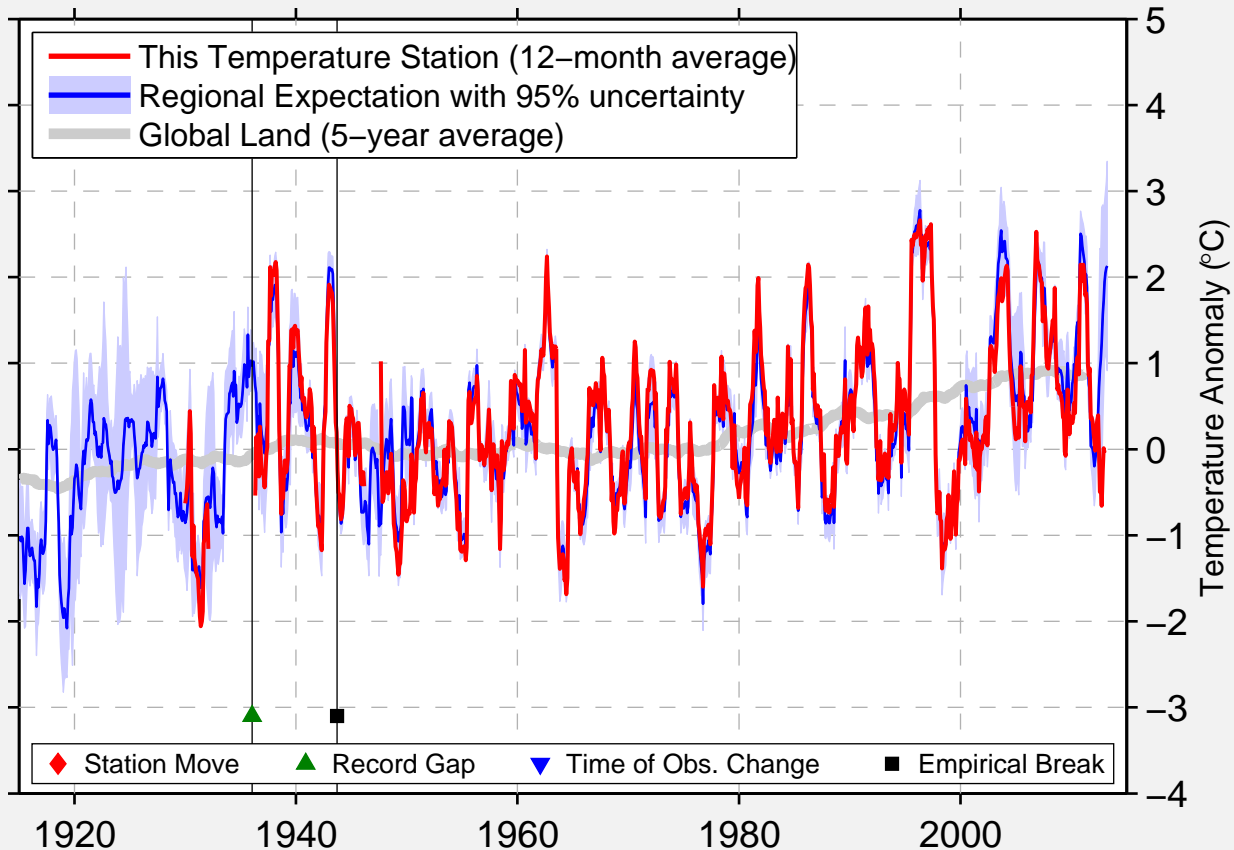

# KORF

60.353 N, 166.000 E (Russia)

Data Quality Controlled and Aligned at Breakpoints

Berkeley Earth