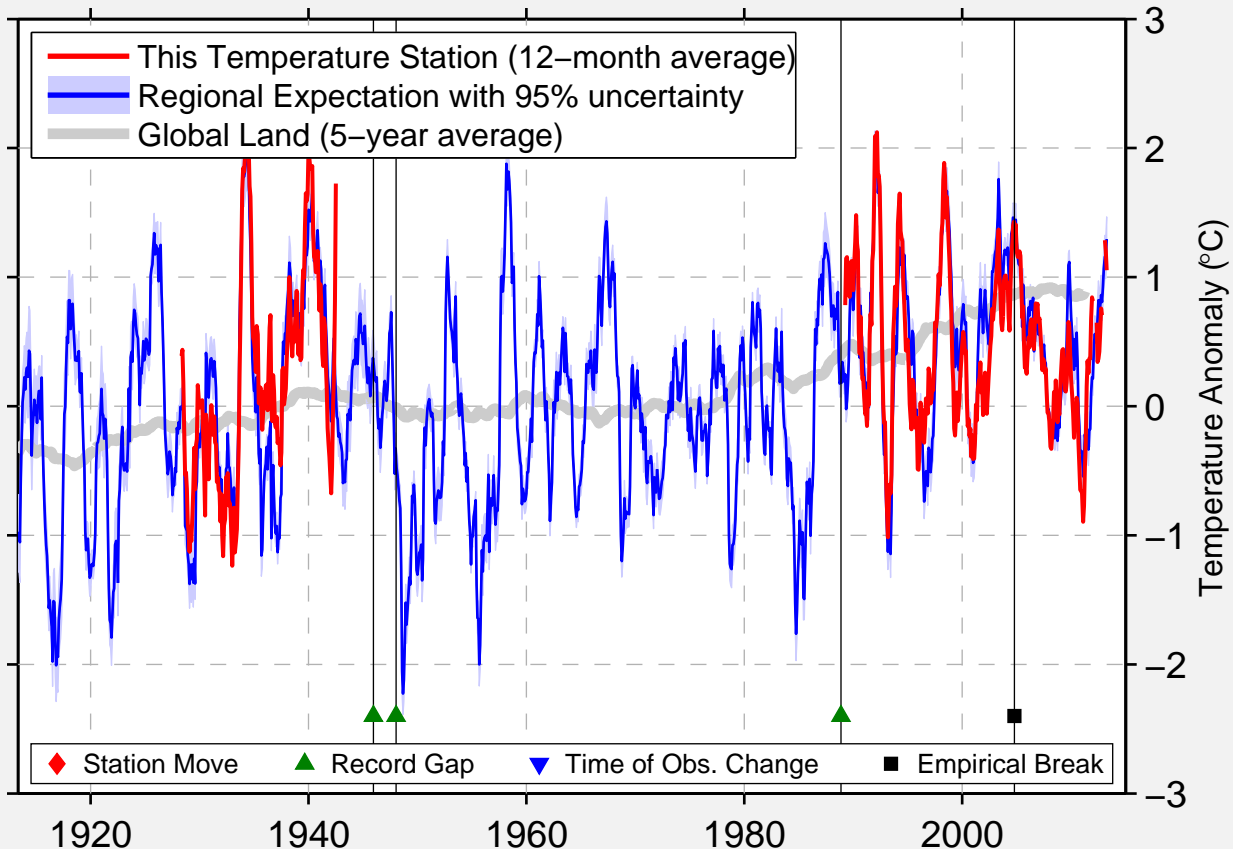

# BLEWETT PASS

47.350 N, 120.675 W (United States)

Data Quality Controlled and Aligned at Breakpoints

Berkeley Earth