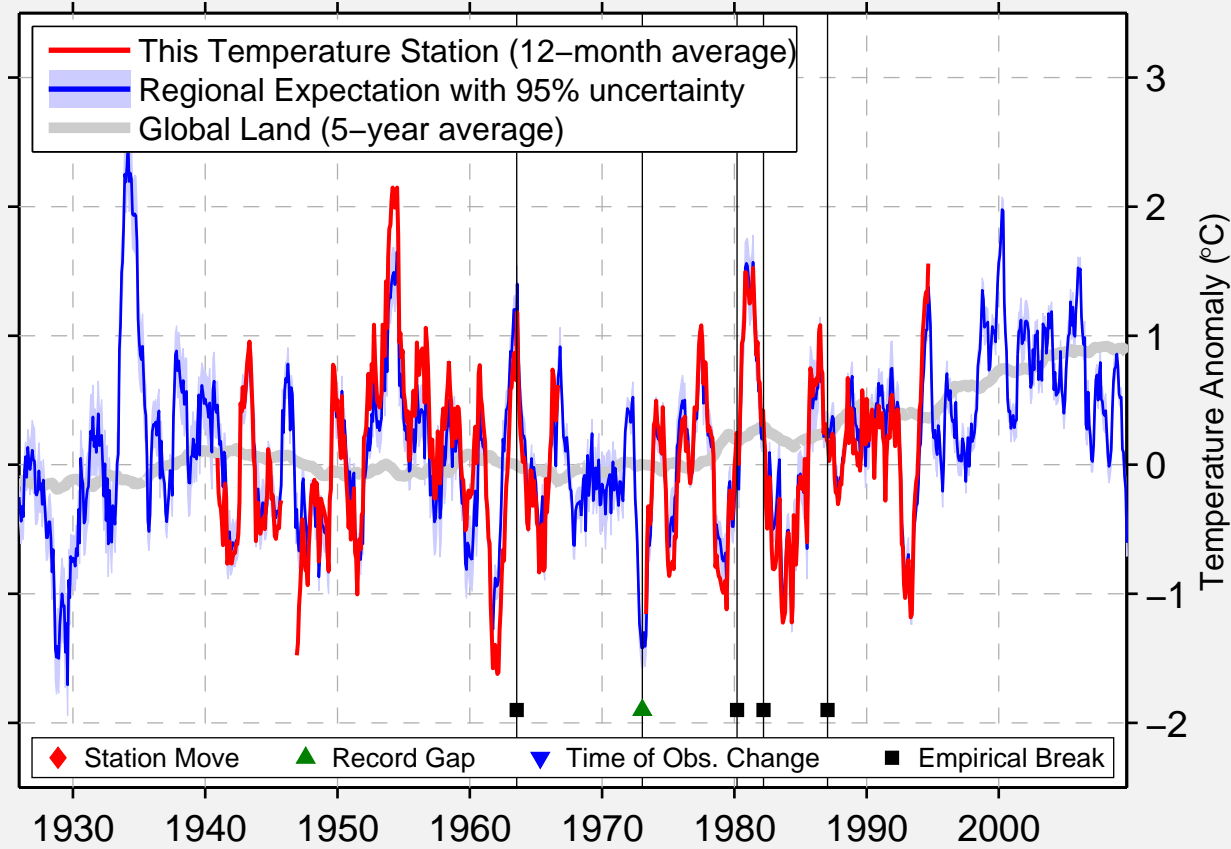

DENVER WSFO

39.750 N, 104.867 W (United States)

Data Quality Controlled and Aligned at Breakpoints

Berkeley Earth