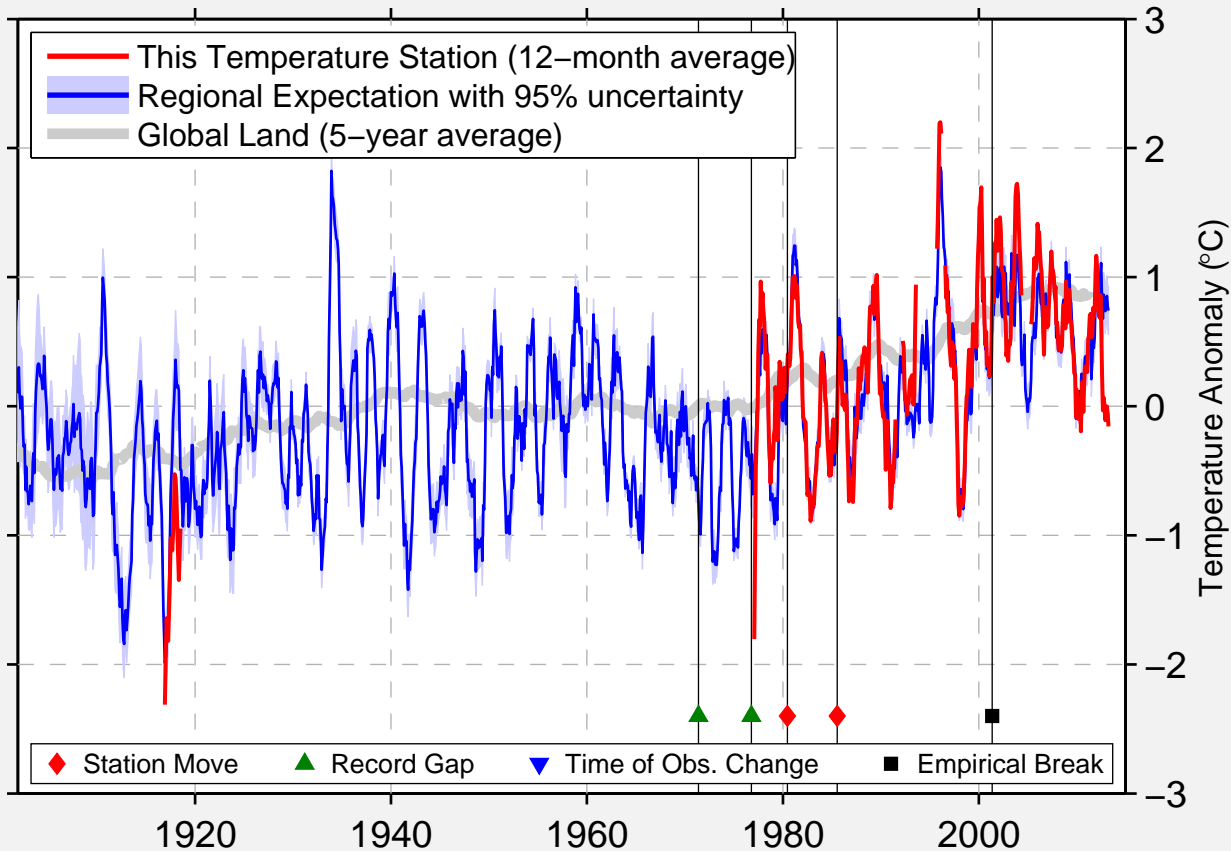

CROWN KING ARIZONA

34.209 N, 112.339 W (United States)

Data Quality Controlled and Aligned at Breakpoints

Berkeley Earth