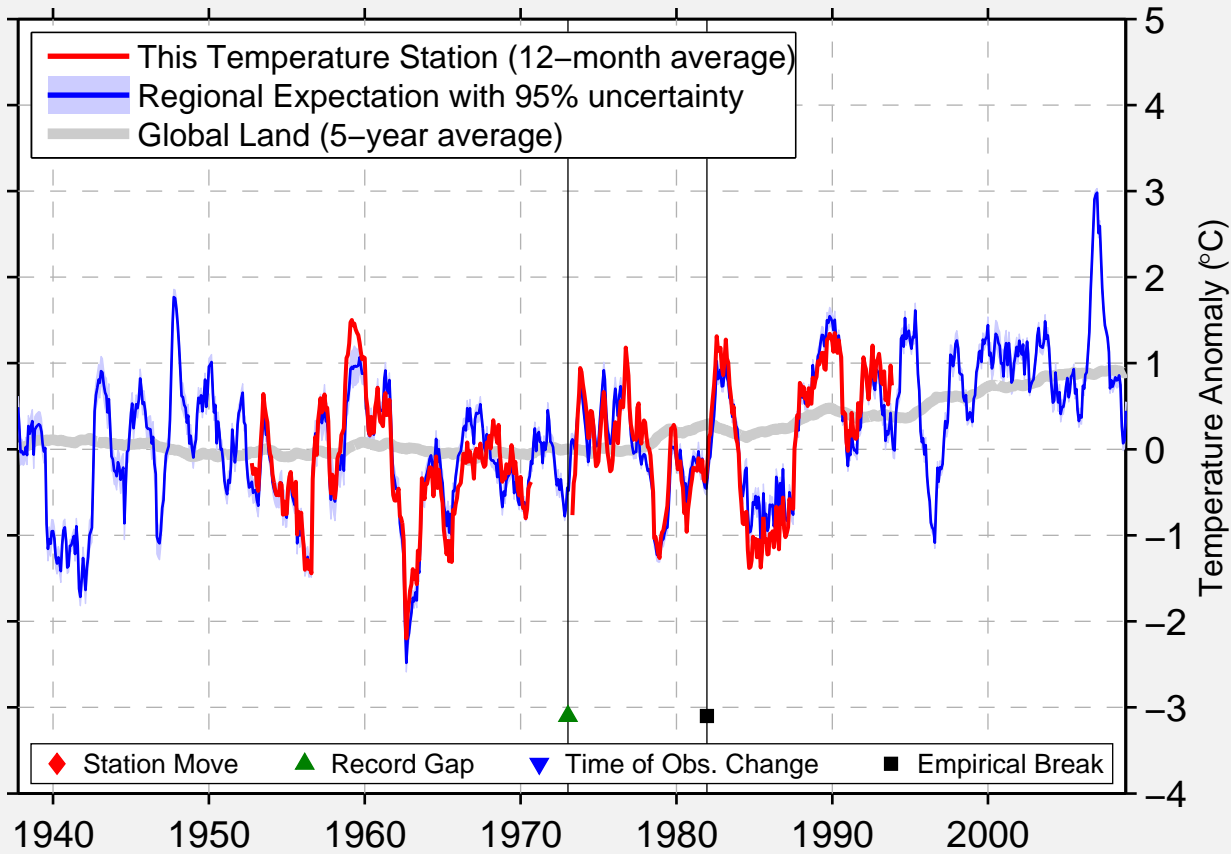

BITBURG(US ARMY)

49.941 N, 6.567 E (Germany)

Data Quality Controlled and Aligned at Breakpoints

Berkeley Earth