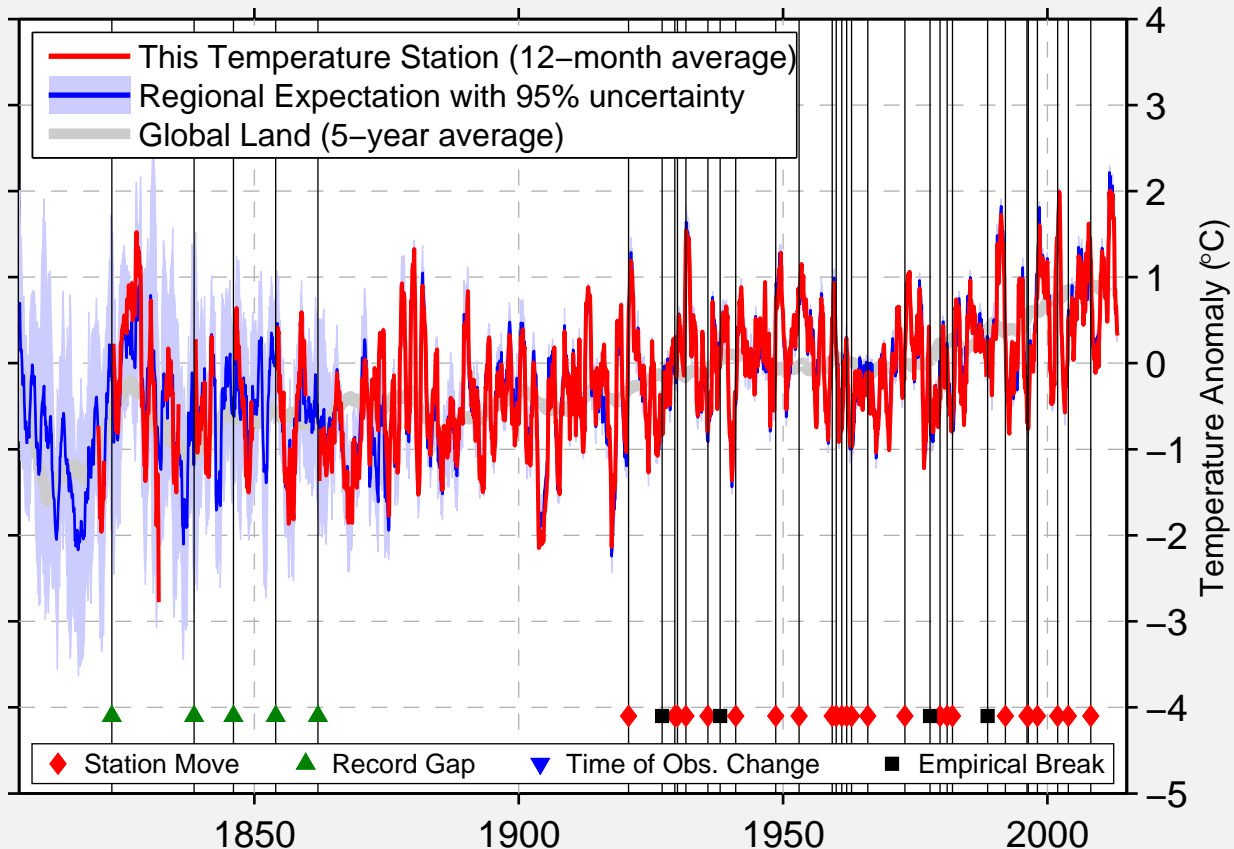

WASHINGTON D C WASHNGTN-HOOVE

38.894 N, 77.254 W (United States)

Data Quality Controlled and Aligned at Breakpoints

Berkeley Earth