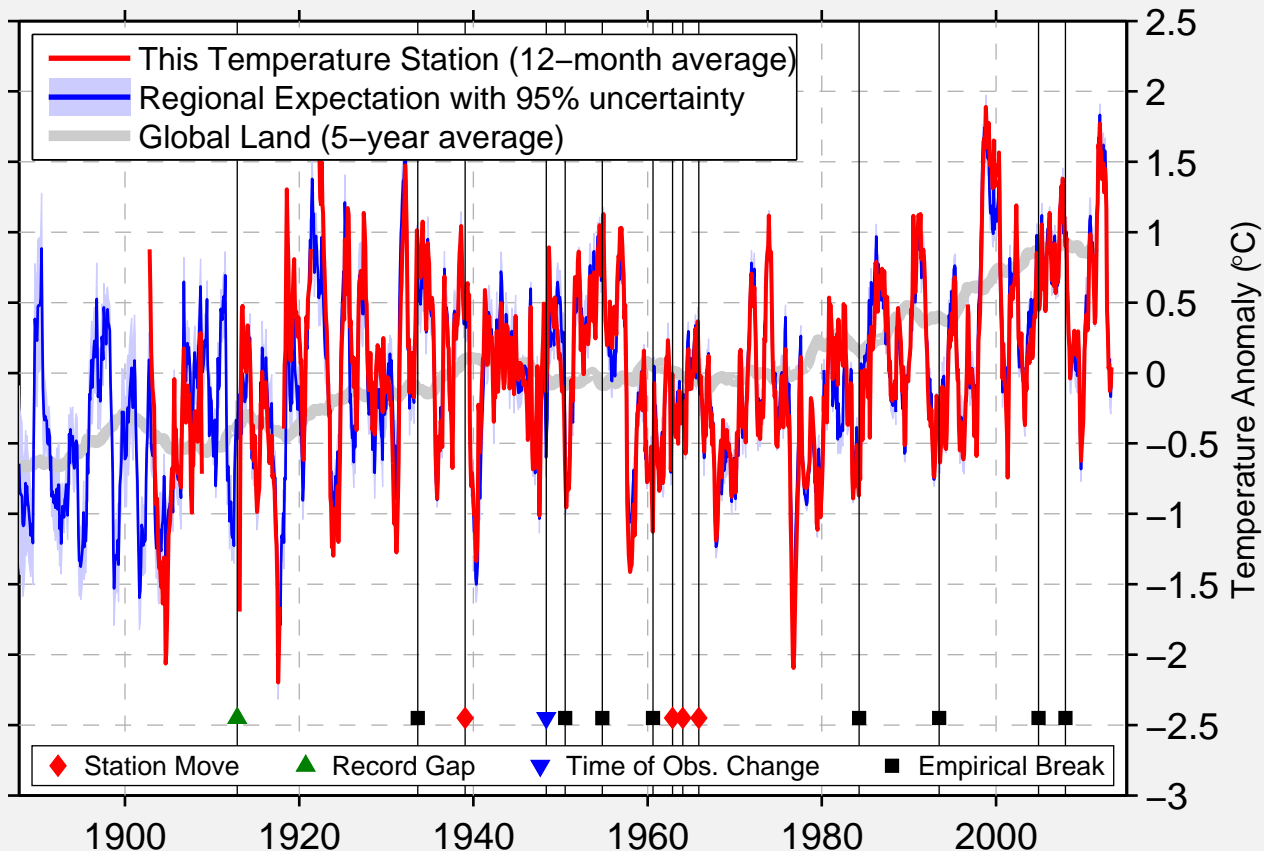

TUPELO/C.D. LEMONS MUN, MS

34.262 N, 88.747 W (United States)

Data Quality Controlled and Aligned at Breakpoints

Berkeley Earth