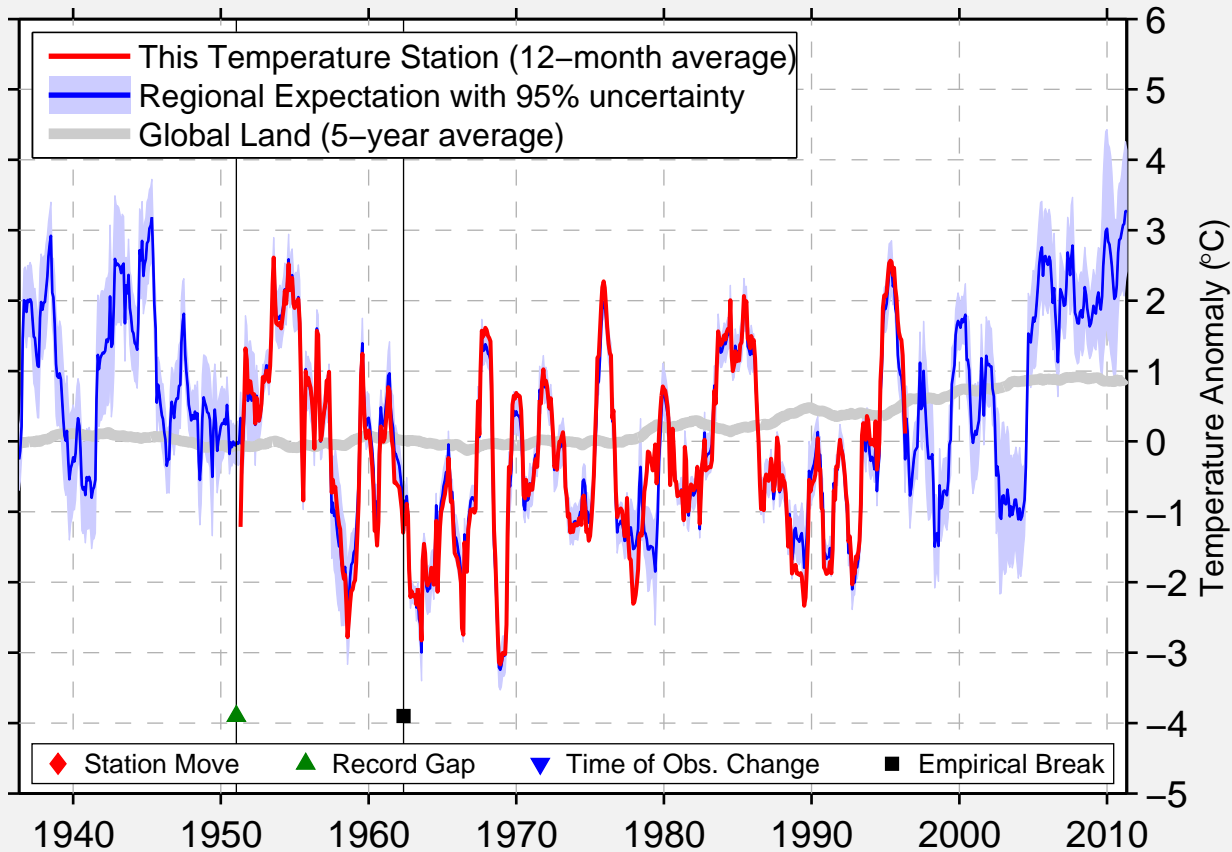

OSTROV UYEDINENIYA

77.500 N, 82.200 E (Russia)

Data Quality Controlled and Aligned at Breakpoints

Berkeley Earth