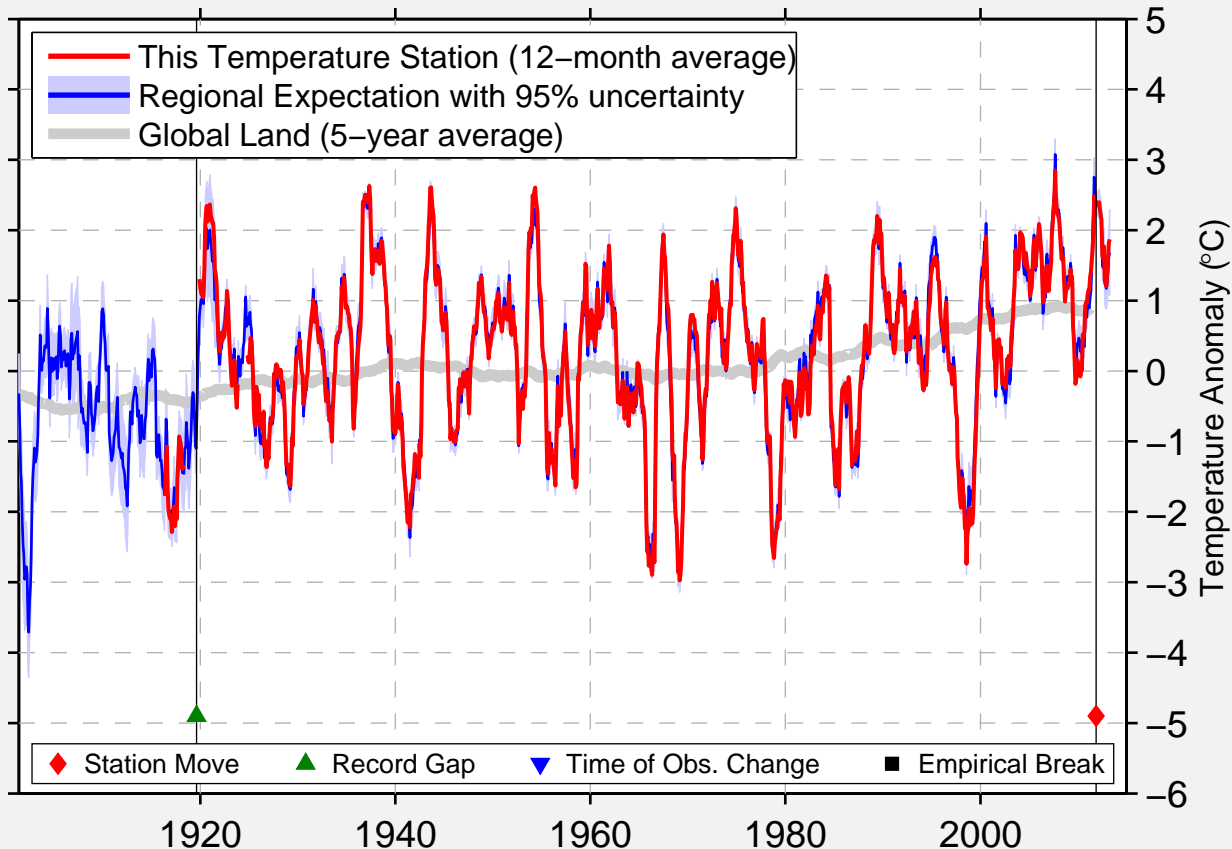

KANIN NOS

68.653 N, 43.296 E (Russia)

Data Quality Controlled and Aligned at Breakpoints

Berkeley Earth