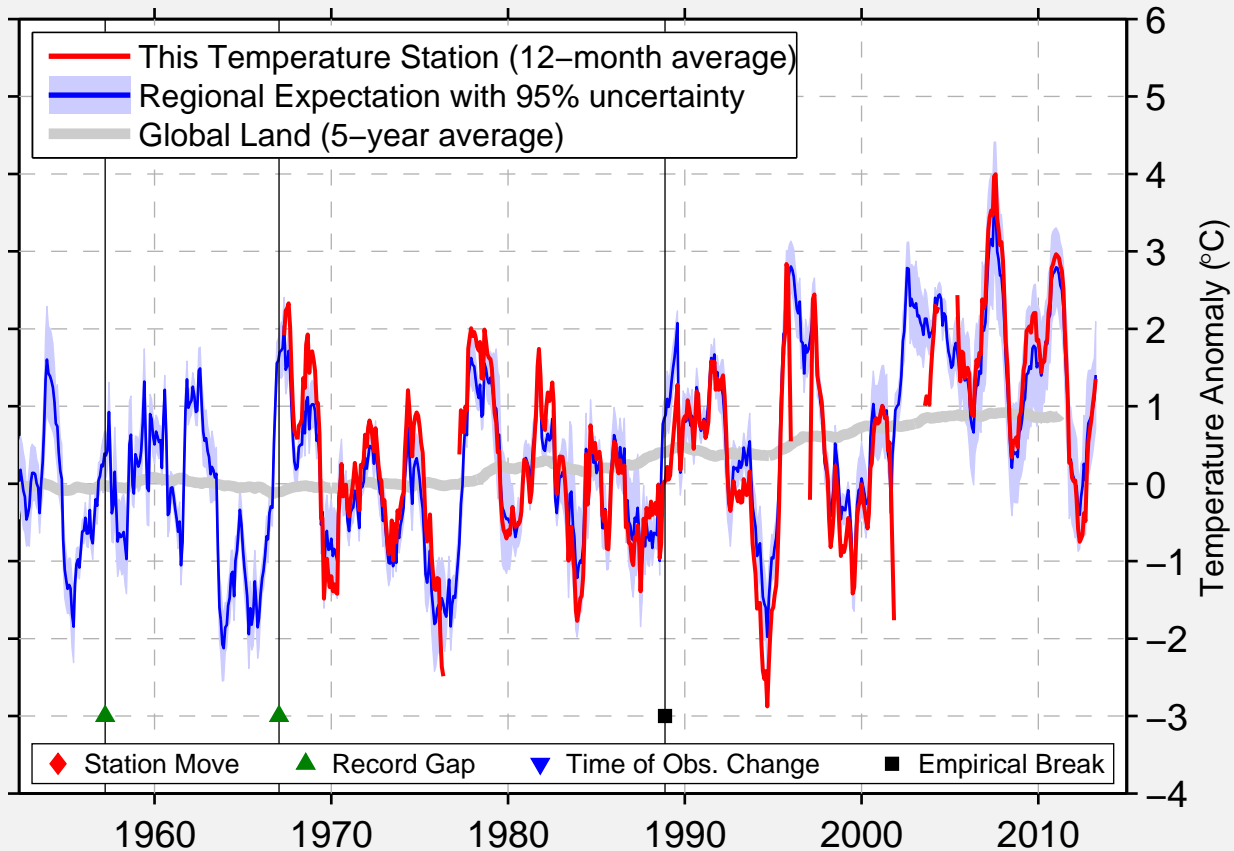

# MYS VANKAREM

67.842 N, 175.729 W (Russia)

Data Quality Controlled and Aligned at Breakpoints

Berkeley Earth