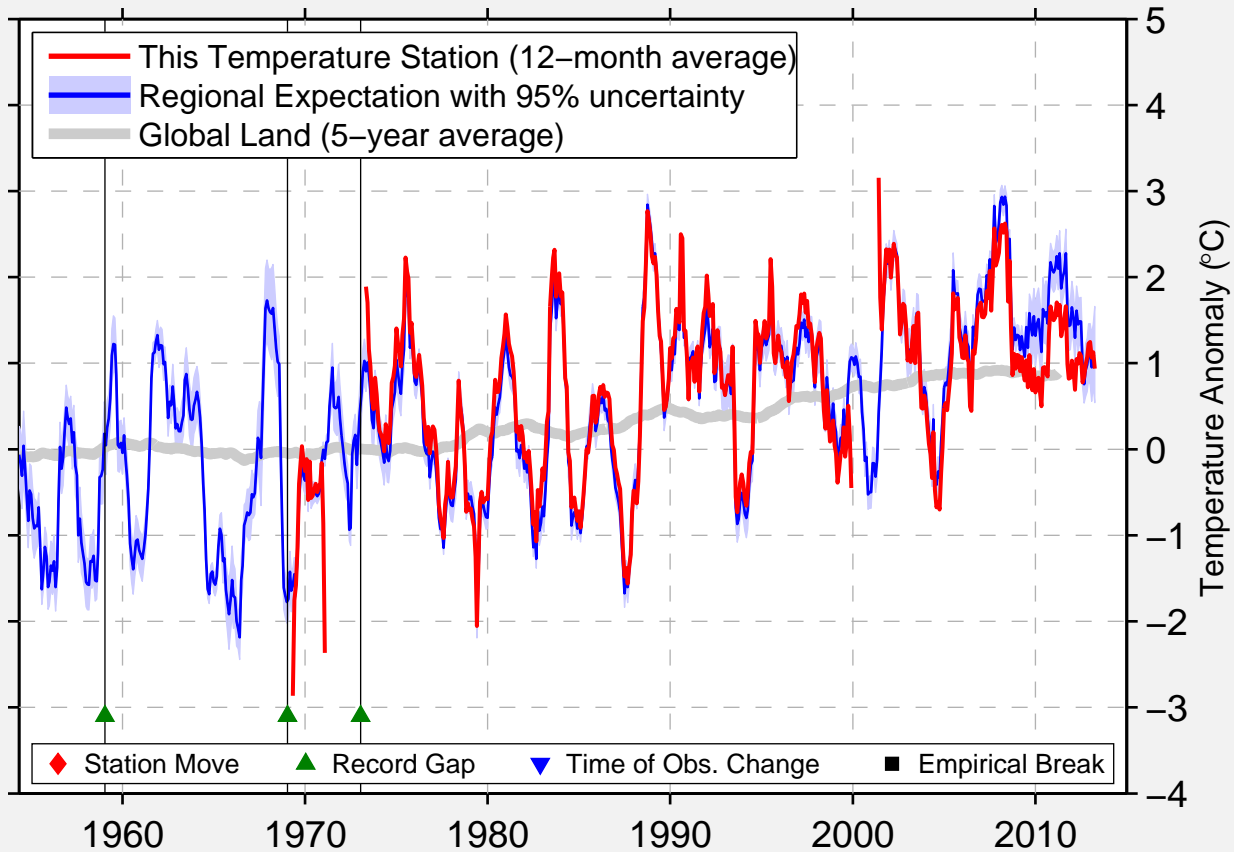

# SANGARY

63.967 N, 127.467 E (Russia)

Data Quality Controlled and Aligned at Breakpoints

Berkeley Earth