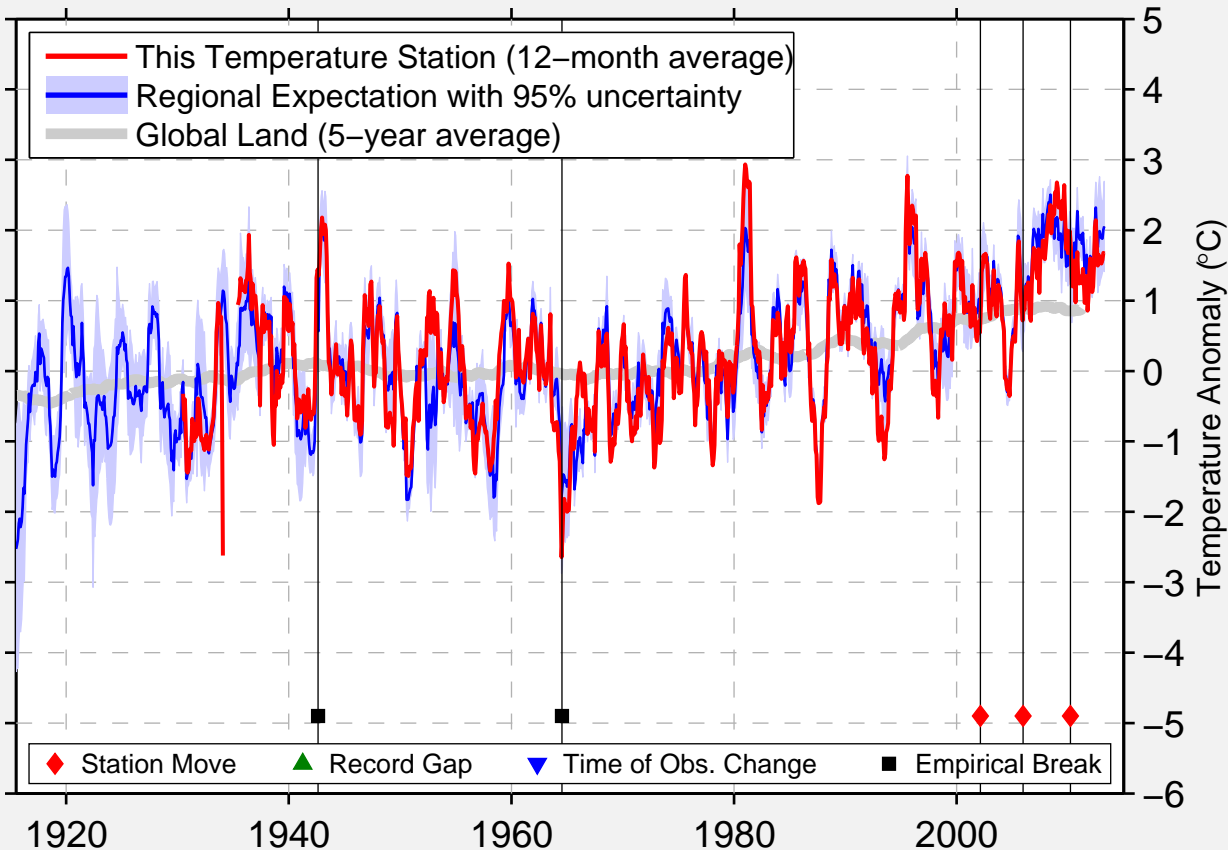

OJMJAKON

63.296 N, 143.054 E (Russia)

Data Quality Controlled and Aligned at Breakpoints

Berkeley Earth