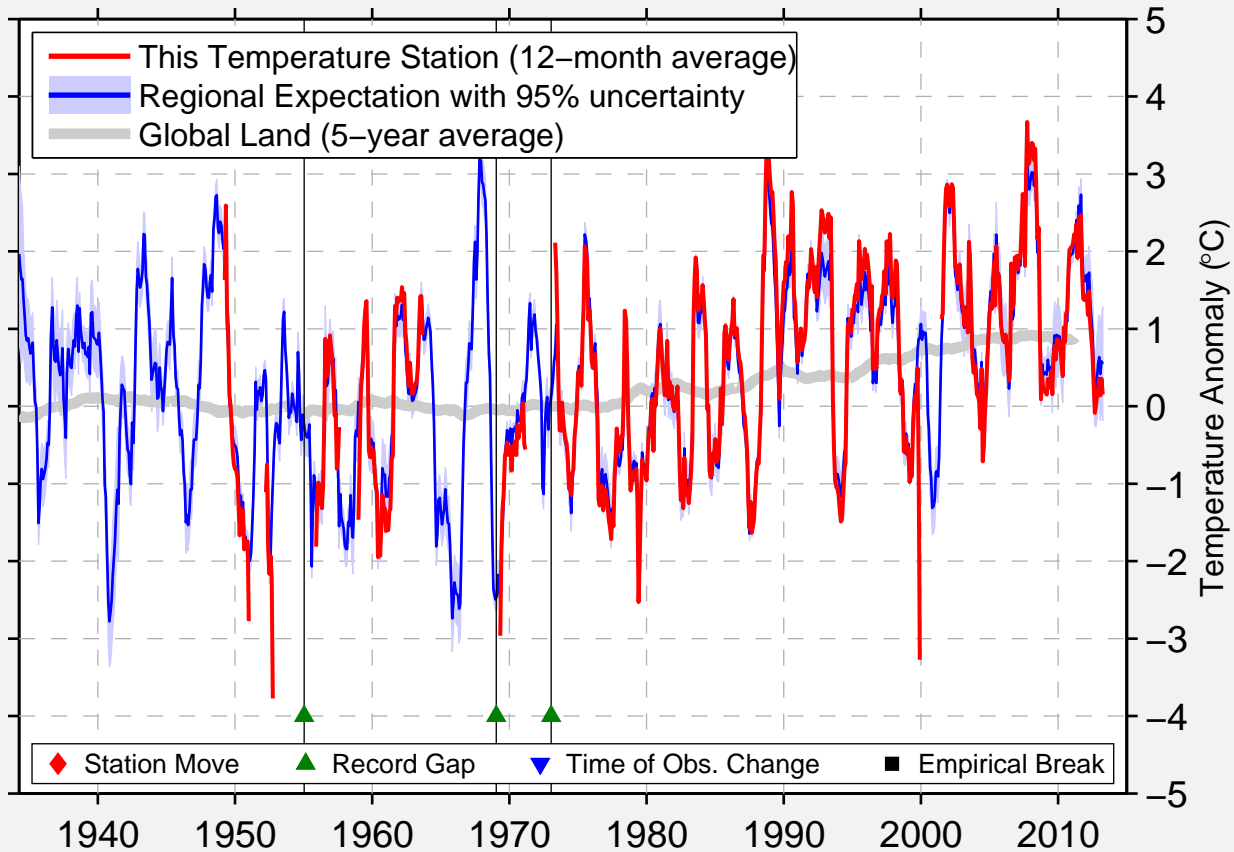

NJURBA

63.283 N, 118.333 E (Russia)

Data Quality Controlled and Aligned at Breakpoints

Berkeley Earth