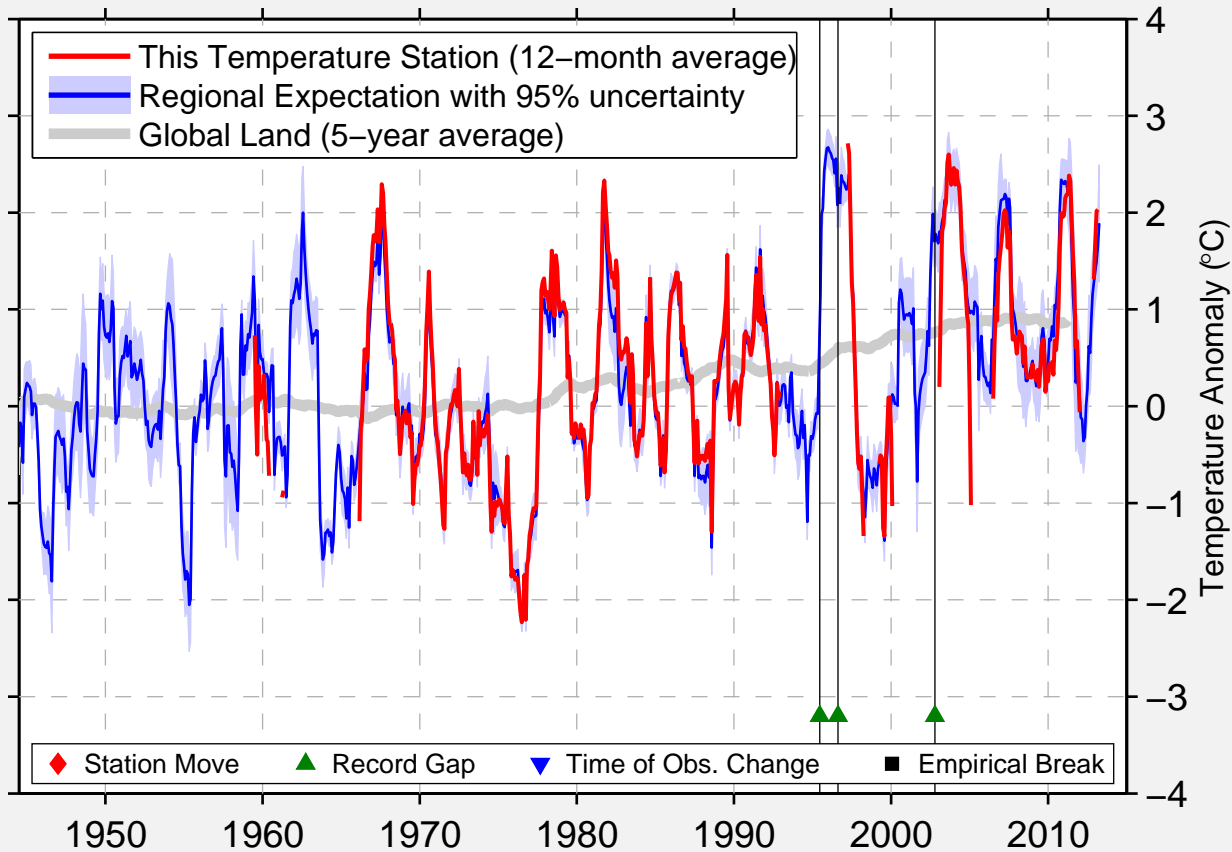

HATYRKA

62.050 N, 175.239 E (Russia)

Data Quality Controlled and Aligned at Breakpoints

Berkeley Earth