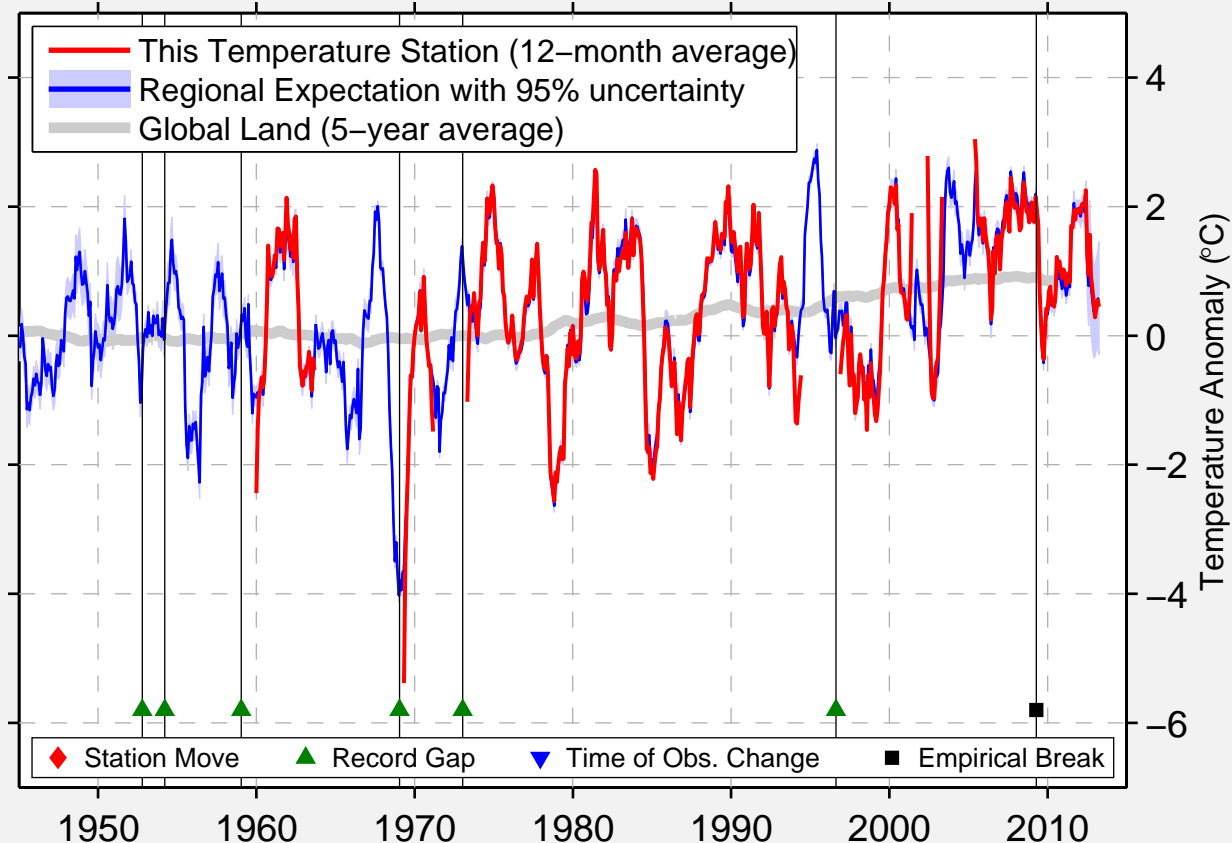

UST-KULOM

61.683 N, 53.683 E (Russia)

Data Quality Controlled and Aligned at Breakpoints

Berkeley Earth