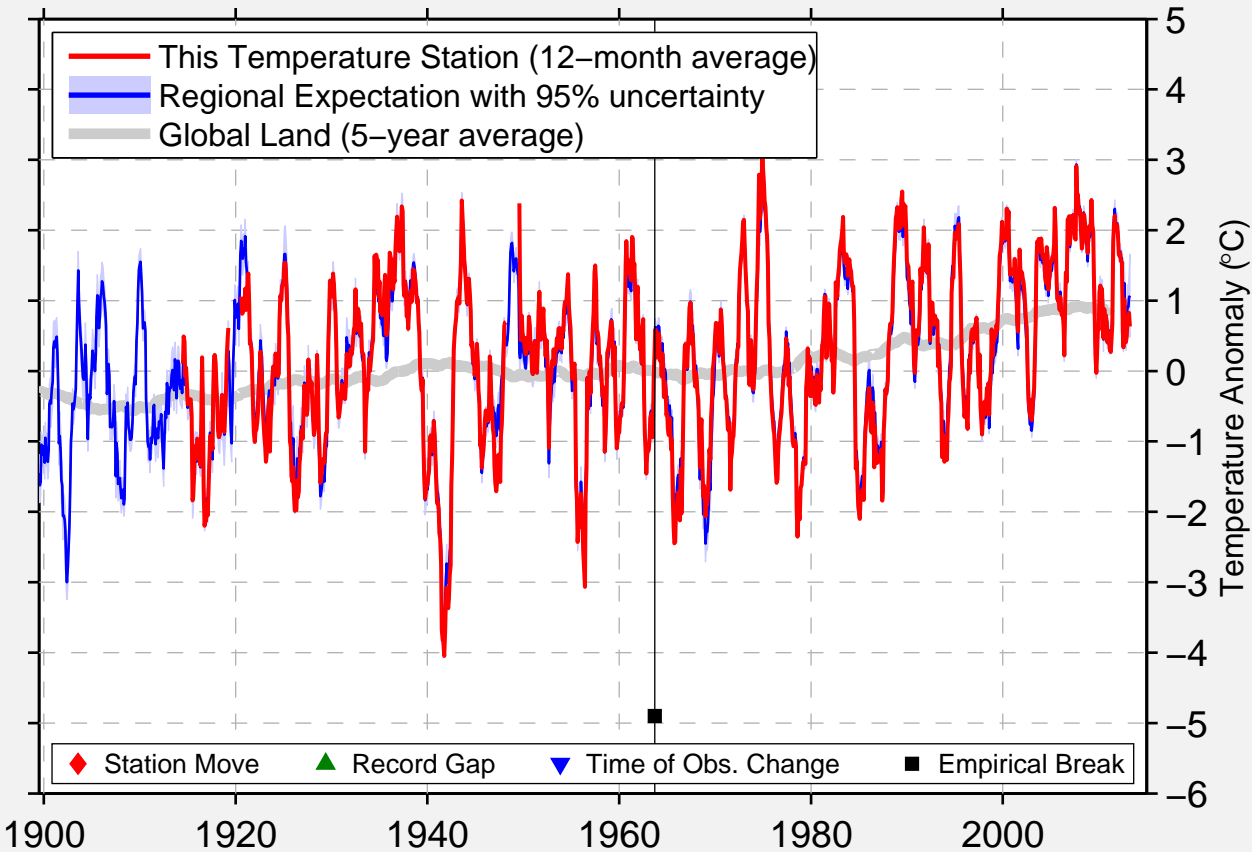

KARGOPOL'

61.503 N, 38.934 E (Russia)

Data Quality Controlled and Aligned at Breakpoints

Berkeley Earth