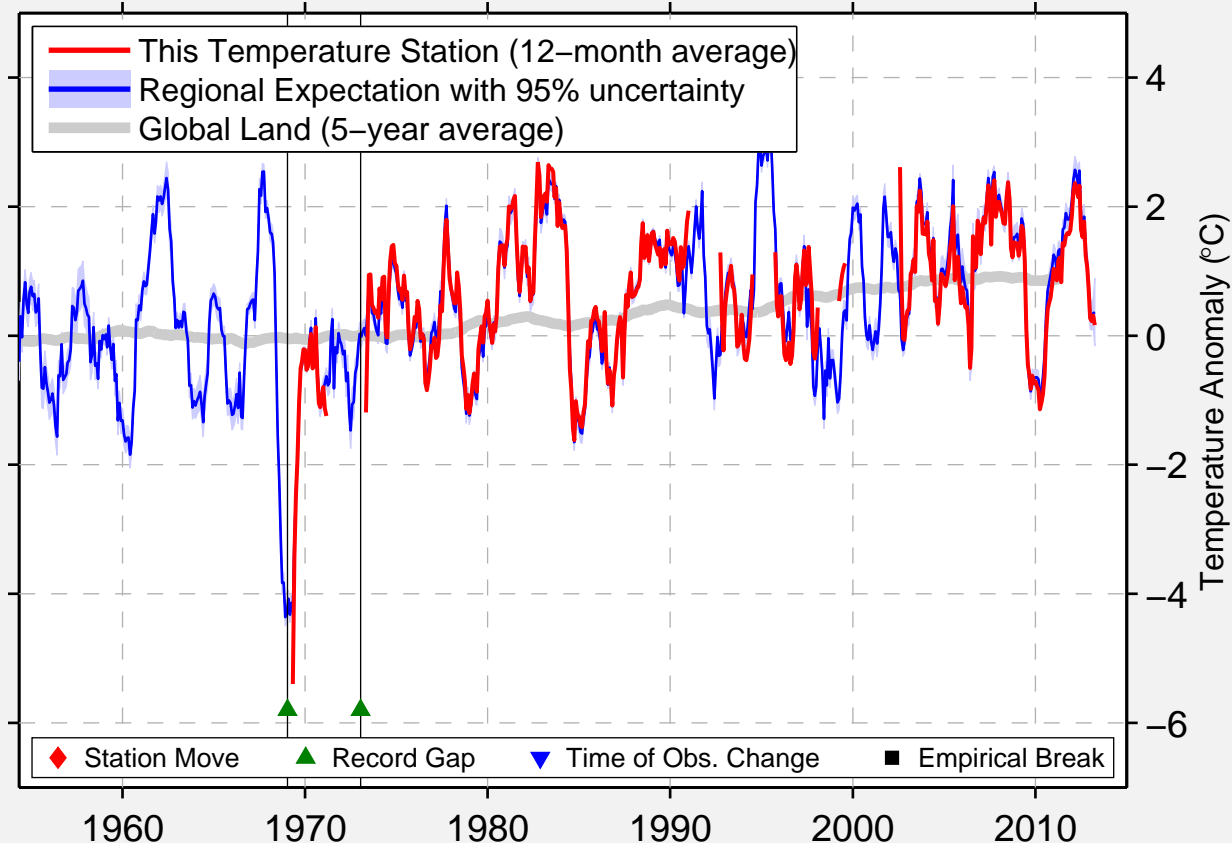

DEMJANSKOE

59.600 N, 69.283 E (Russia)

Data Quality Controlled and Aligned at Breakpoints

Berkeley Earth