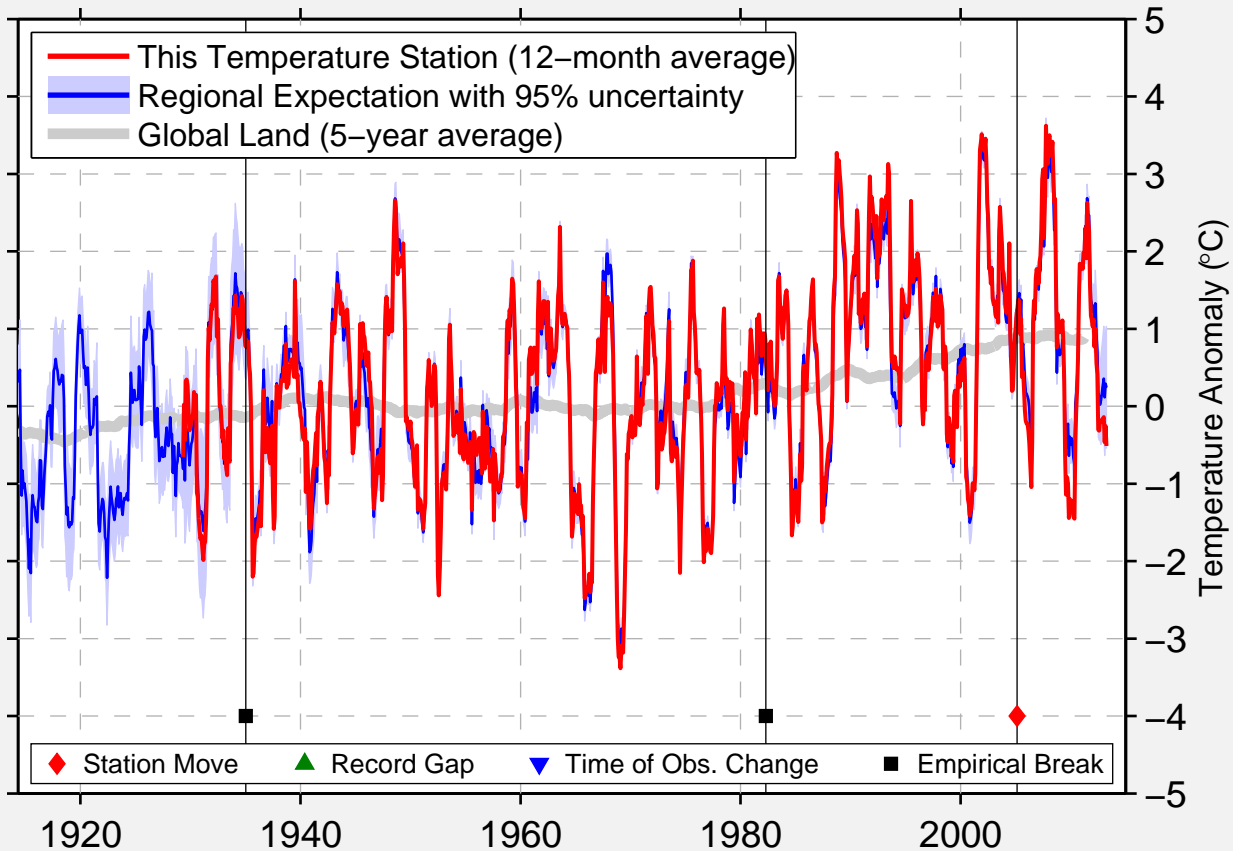

VITIM

59.500 N, 112.517 E (Russia)

Data Quality Controlled and Aligned at Breakpoints

Berkeley Earth