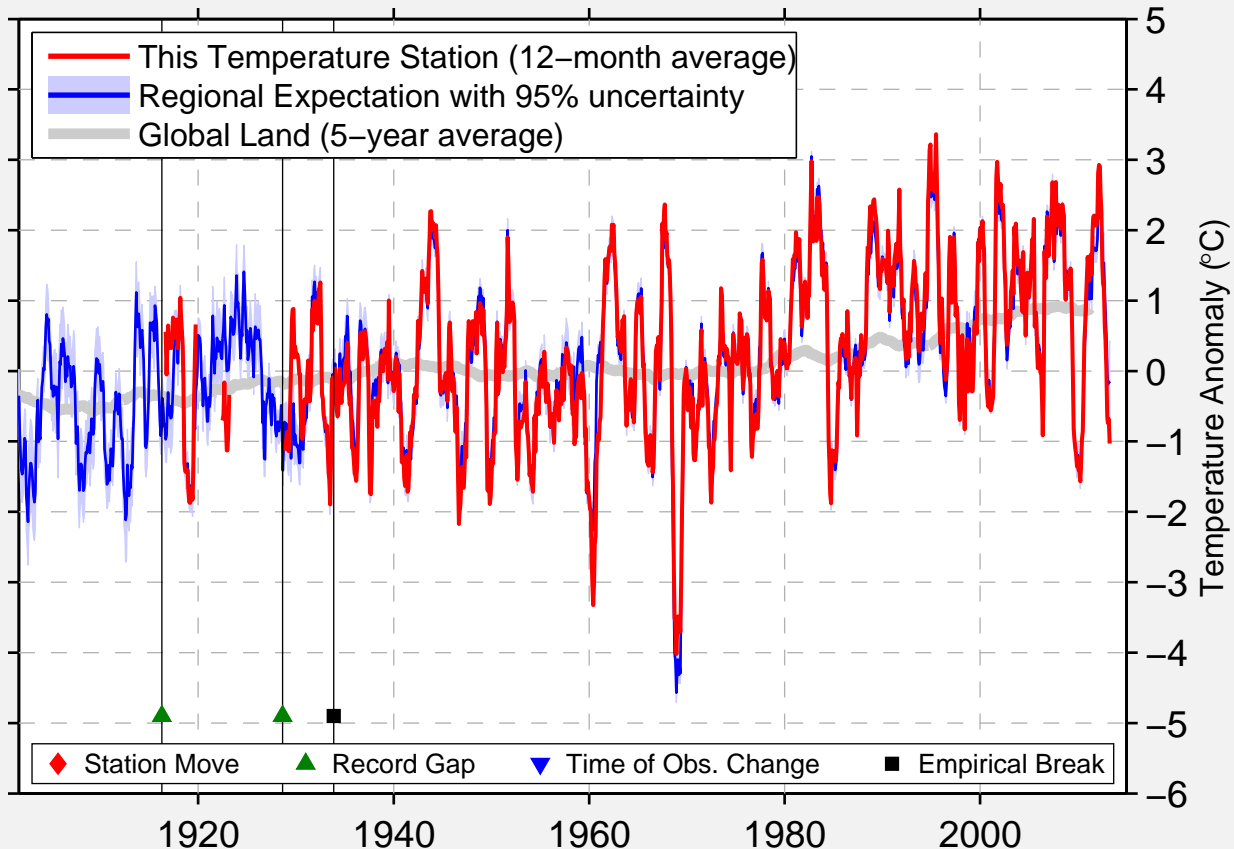

# SREDNY VASJUGAN

59.217 N, 78.233 E (Russia)

Data Quality Controlled and Aligned at Breakpoints

Berkeley Earth