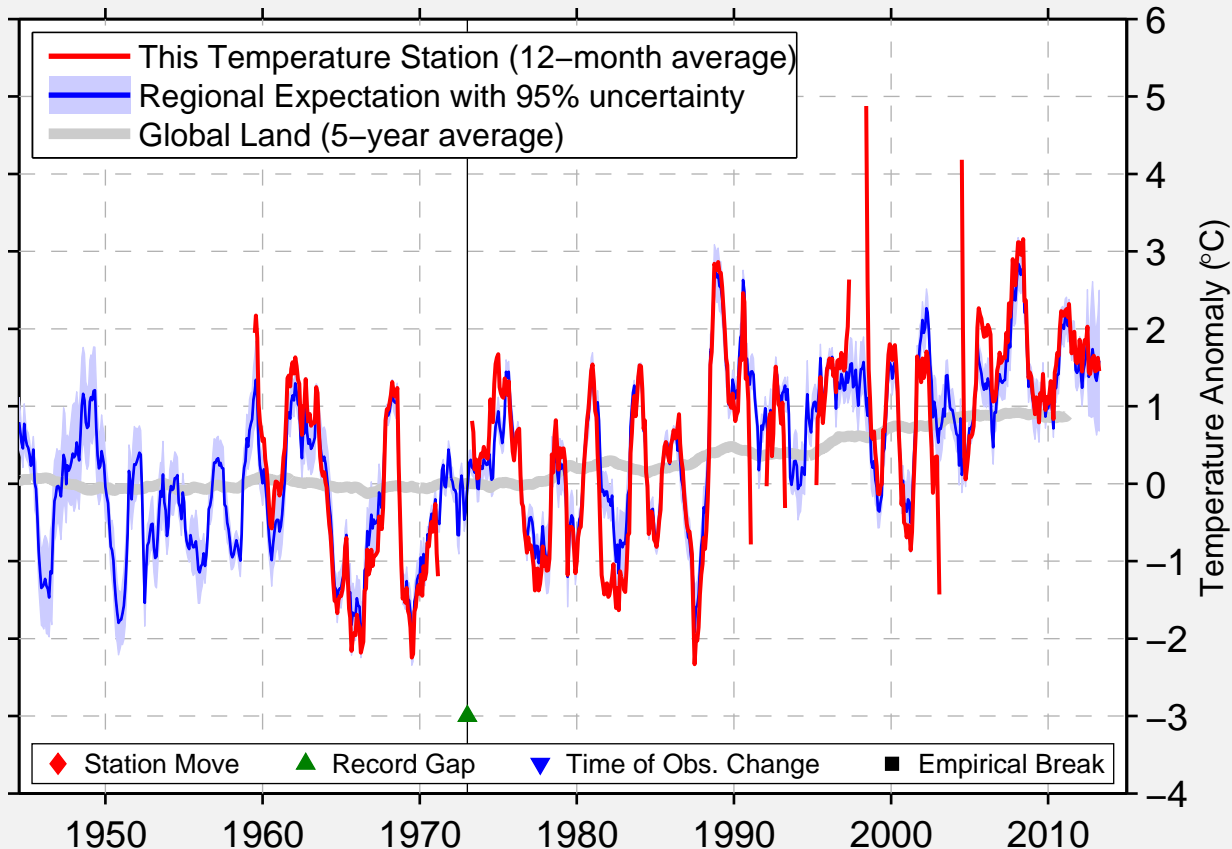

UST-JUDOMA

59.183 N, 135.150 E (Russia)

Data Quality Controlled and Aligned at Breakpoints

Berkeley Earth