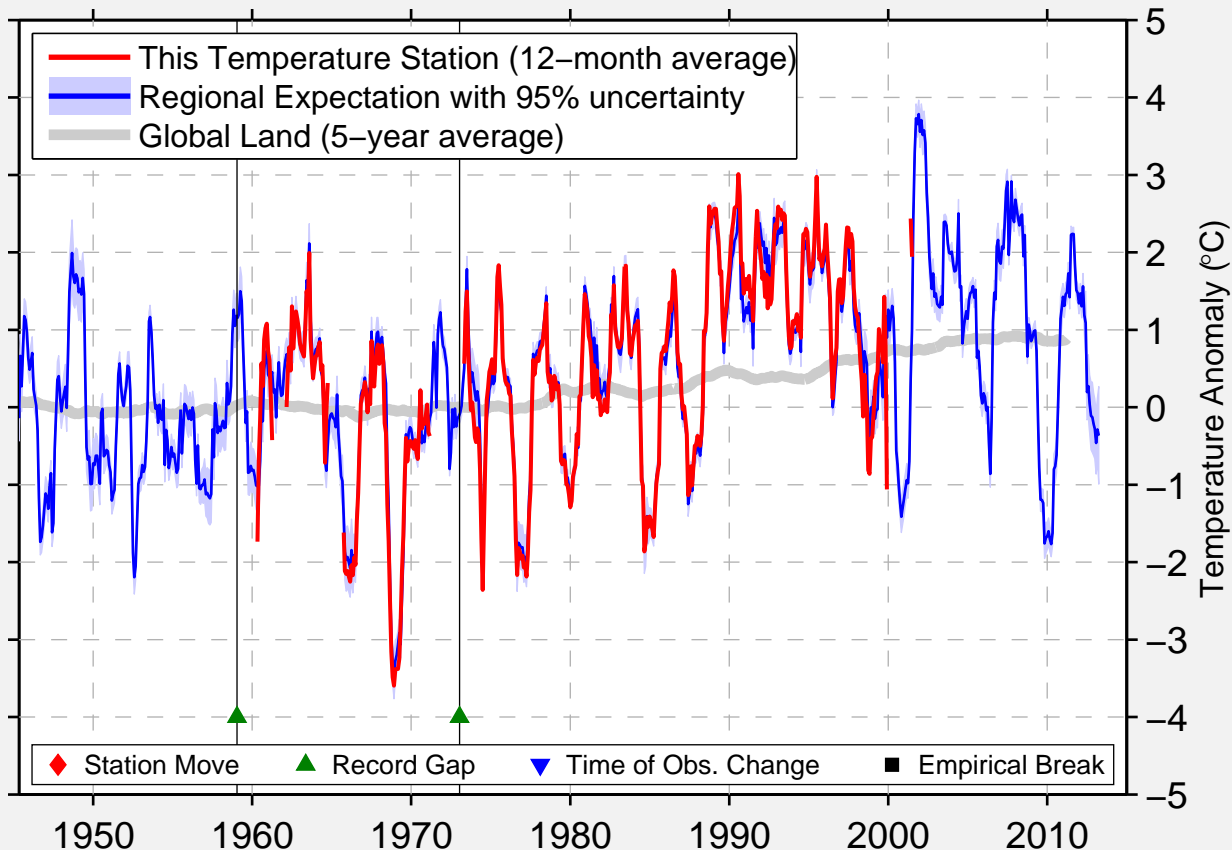

UST-ILIMSK

58.200 N, 102.750 E (Russia)

Data Quality Controlled and Aligned at Breakpoints

Berkeley Earth