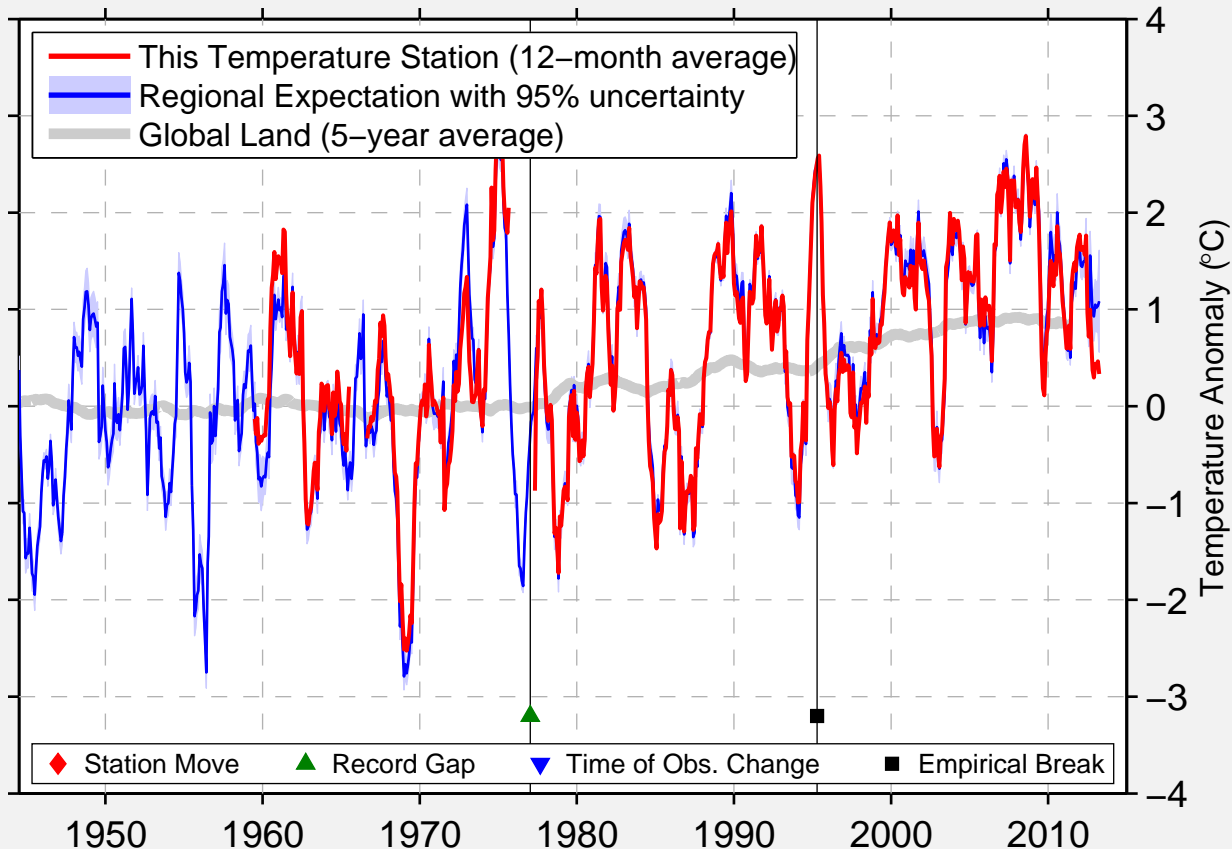

# VETLUGA

57.850 N, 45.767 E (Russia)

Data Quality Controlled and Aligned at Breakpoints

Berkeley Earth