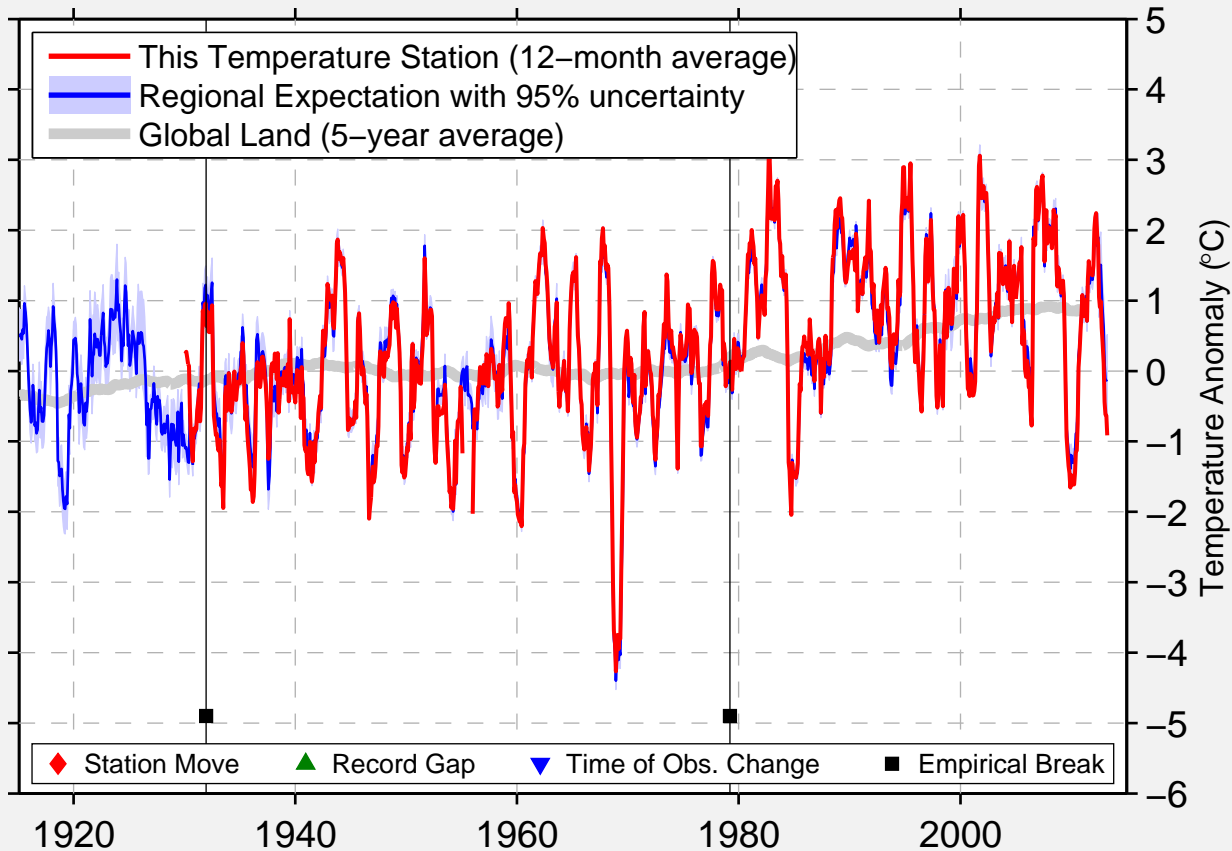

PUDINO

57.554 N, 79.401 E (Russia)

Data Quality Controlled and Aligned at Breakpoints

Berkeley Earth