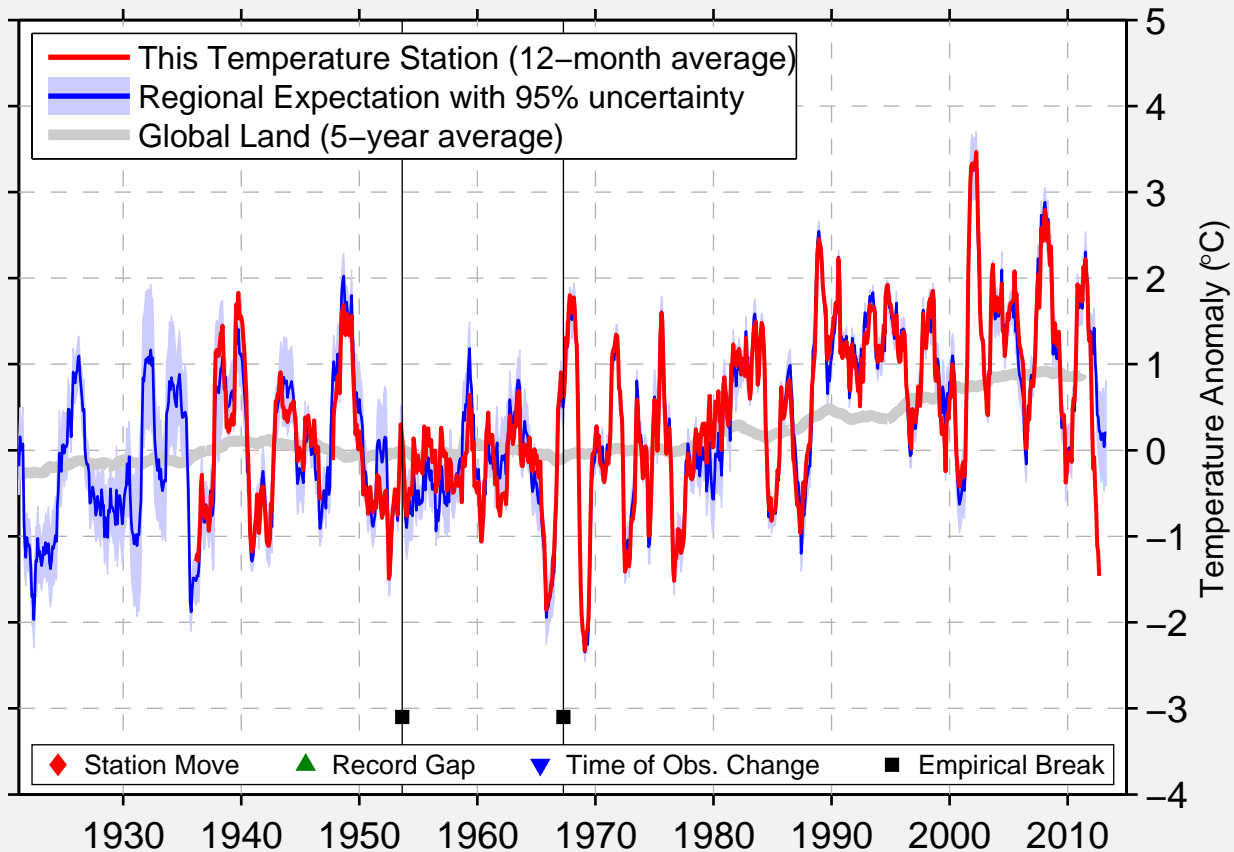

KALAKAN

55.117 N, 116.767 E (Russia)

Data Quality Controlled and Aligned at Breakpoints

Berkeley Earth