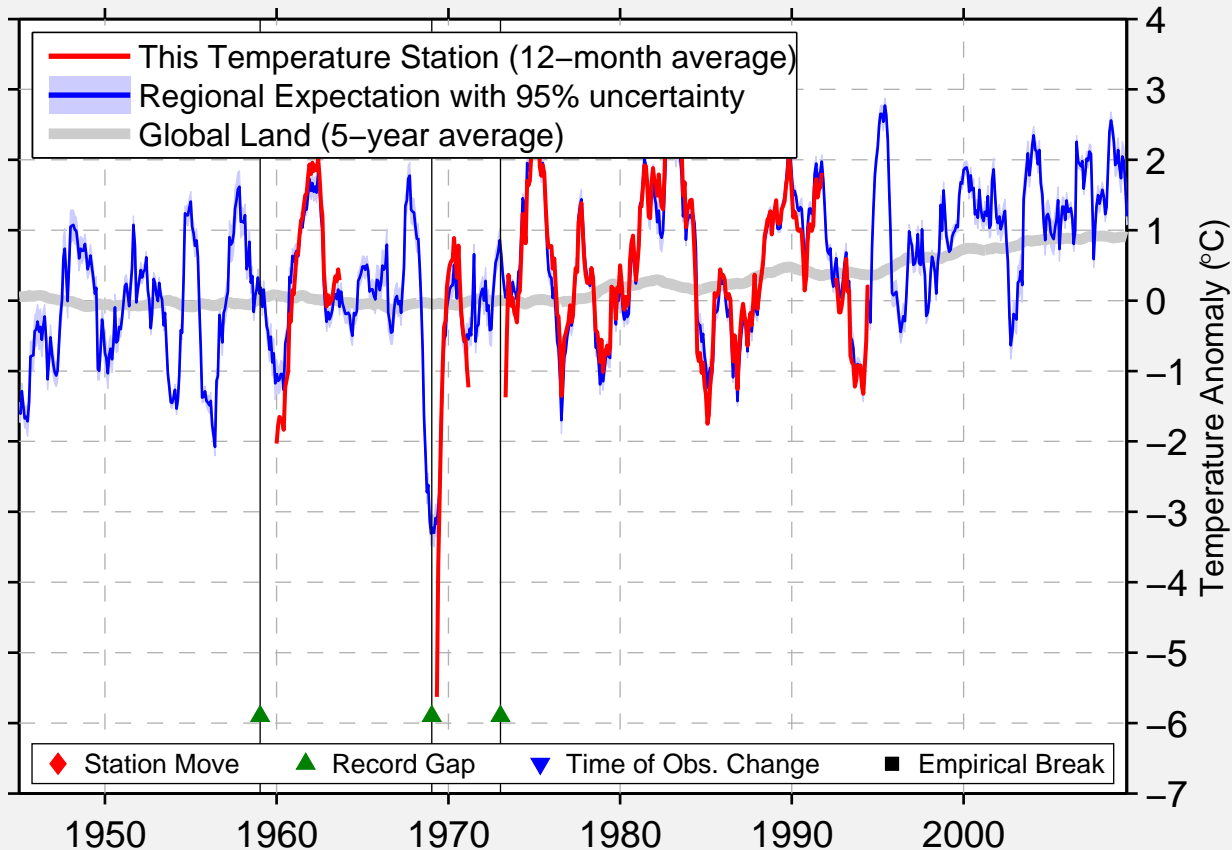

KROPACEVO

55.000 N, 57.983 E (Russia)

Data Quality Controlled and Aligned at Breakpoints

Berkeley Earth