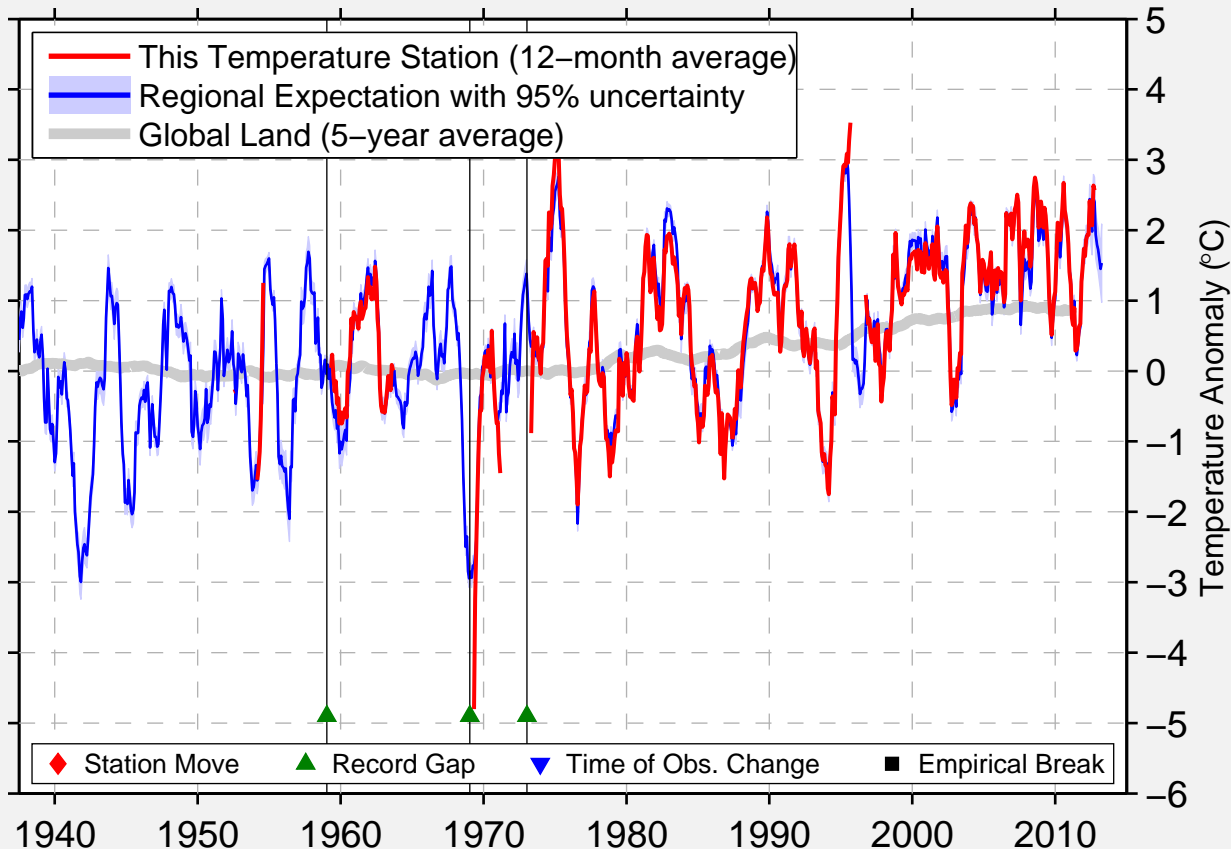

BUGULMA

FORMER

54.600 N, 52.800 E (Russia)

Data Quality Controlled and Aligned at Breakpoints

Berkeley Earth