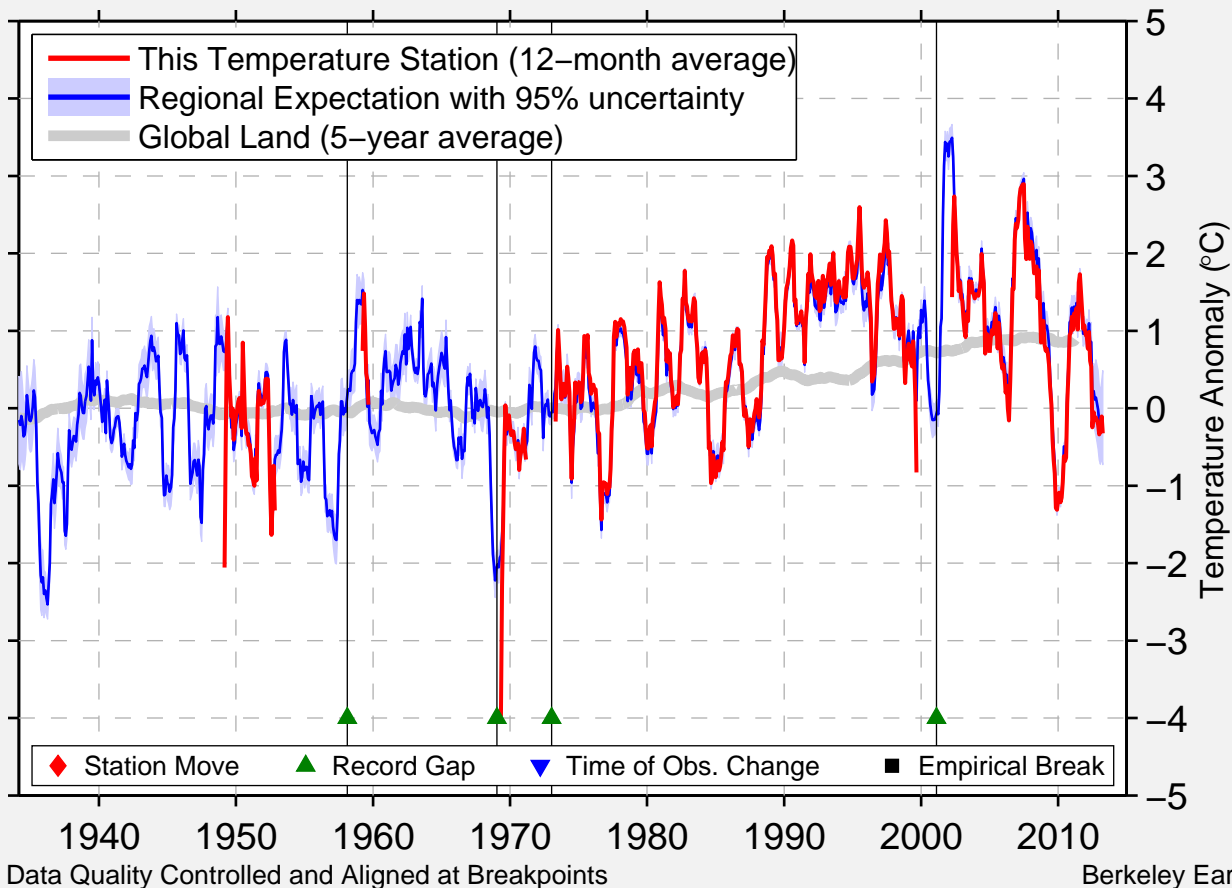

ZIMA

53.933 N, 102.050 E (Russia)

Data Quality Controlled and Aligned at Breakpoints

Berkeley Earth